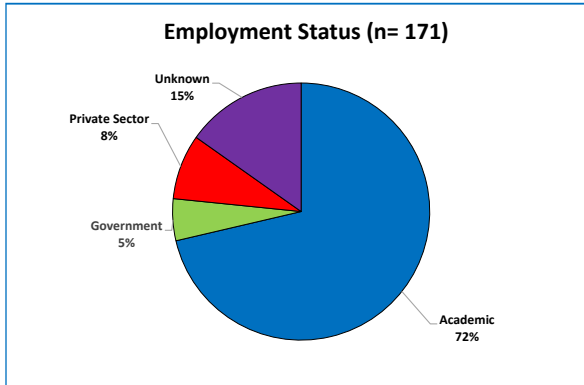

DOCTORAL ALUMNI EMPLOYMENT

All doctoral alums

2 - 6 years since graduation

11 - 15 years since graduation

21 - 35 years since graduation

Anthropology Graduate Degree Program

Employers of Anthropology doctoral alumni