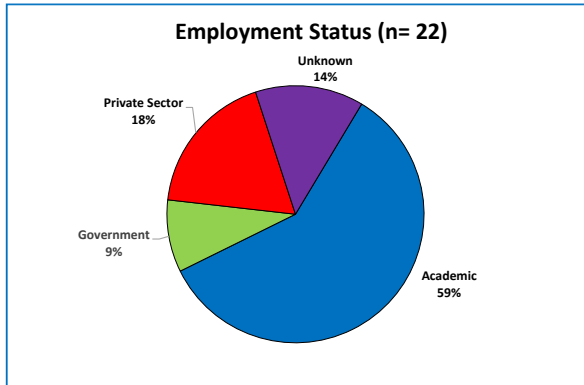

DOCTORAL ALUMNI EMPLOYMENT

All doctoral alums

2 - 6 years since graduation

11 - 15 years since graduation

21 - 35 years since graduation

Anthropology Graduate Degree Program

Employers of Anthropology doctoral alumni