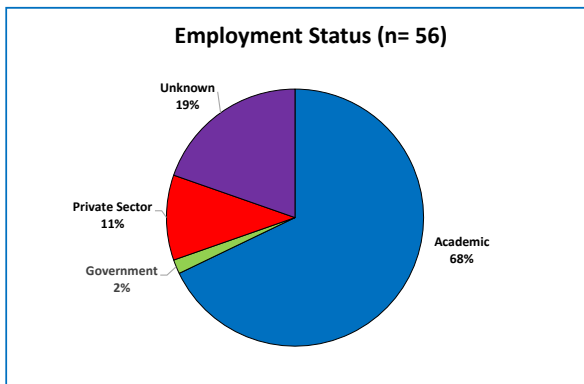

DOCTORAL ALUMNI EMPLOYMENT

All doctoral alums

2 - 6 years since graduation

11 - 15 years since graduation

21 - 35 years since graduation

Anthropology Graduate Degree Program

Employers of Anthropology doctoral alumni