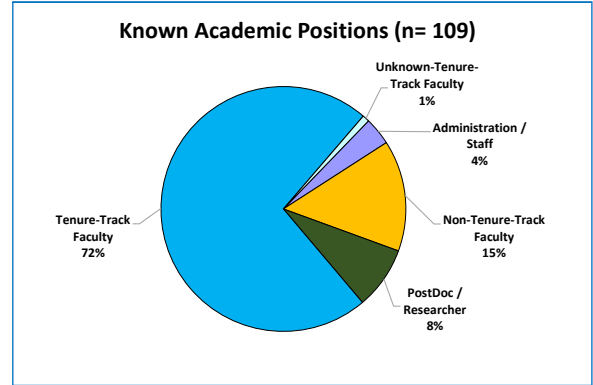

DOCTORAL ALUMNI EMPLOYMENT

All doctoral alums

2 - 6 years since graduation

11 - 15 years since graduation

21 - 35 years since graduation

Anthropology Graduate Degree Program

Employers of Anthropology doctoral alumni