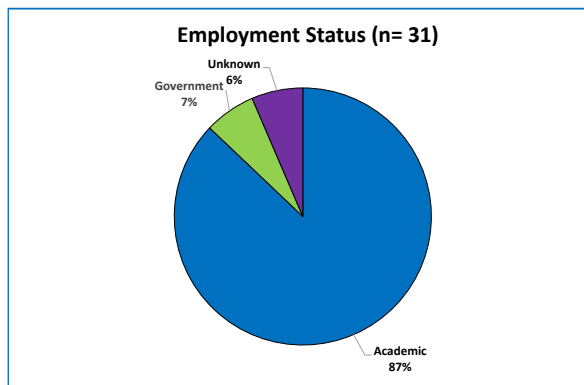

DOCTORAL ALUMNI EMPLOYMENT

All doctoral alums

2 - 6 years since graduation

11 - 15 years since graduation

21 - 35 years since graduation

Anthropology Graduate Degree Program

Employers of Anthropology doctoral alumni