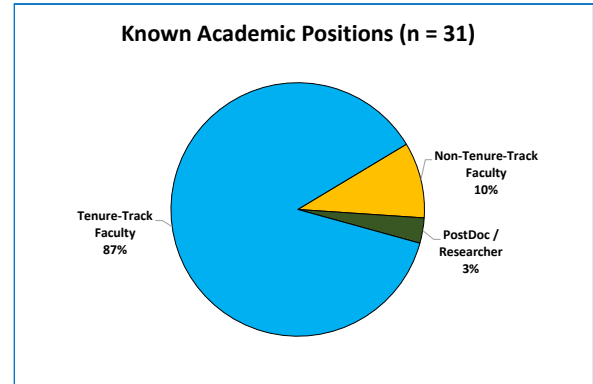

DOCTORAL ALUMNI EMPLOYMENT

All doctoral alums

2 - 6 years since graduation

11 - 15 years since graduation

21 - 35 years since graduation

Anthropology Graduate Degree Program

Employers of Anthropology doctoral alumni