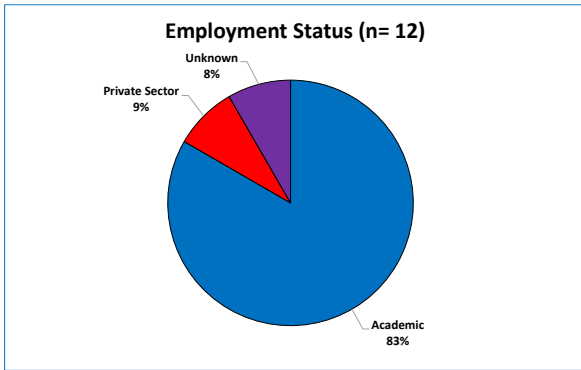

## DOCTORAL ALUMNI EMPLOYMENT

### 2 - 6 years since graduation