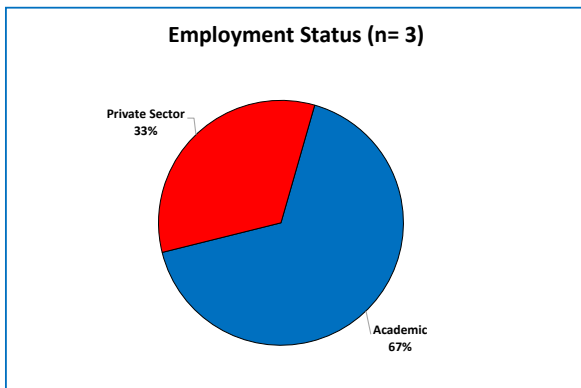

## DOCTORAL ALUMNI EMPLOYMENT

### 2 - 6 years since graduation