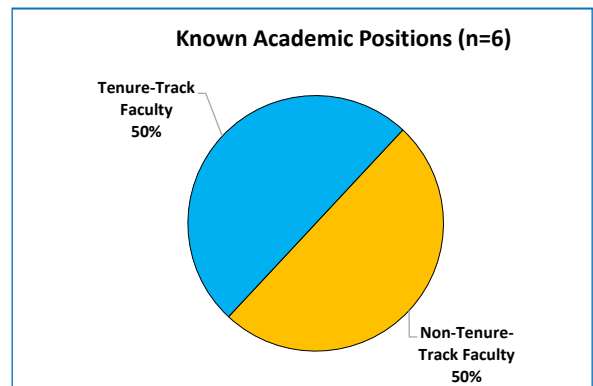

DOCTORAL ALUMNI EMPLOYMENT

All doctoral alums

2 - 6 years since graduation

11 - 15 years since graduation

21 - 35 years since graduation

Comparative Literature Graduate Degree Program

Employers of Comparative Literature doctoral alumni