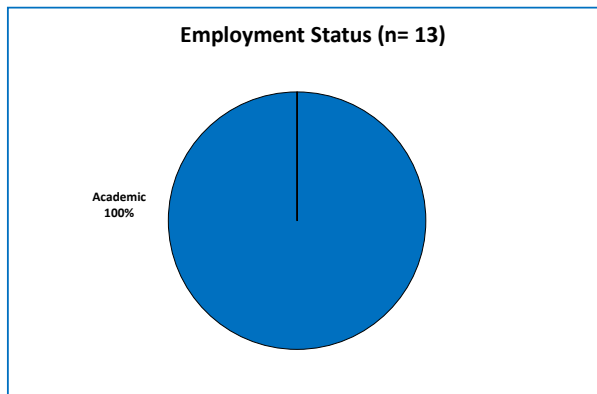

DOCTORAL ALUMNI EMPLOYMENT

All doctoral alums

2 - 6 years since graduation

11 - 15 years since graduation

21 - 35 years since graduation

Comparative Literature Graduate Degree Program

Employers of Comparative Literature doctoral alumni