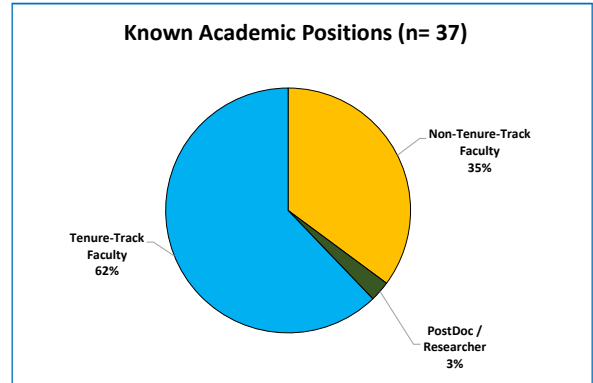

DOCTORAL ALUMNI EMPLOYMENT

All doctoral alums

2 - 6 years since graduation

11 - 15 years since graduation

21 - 35 years since graduation

Comparative Literature Graduate Degree Program

Employers of Comparative Literature doctoral alumni