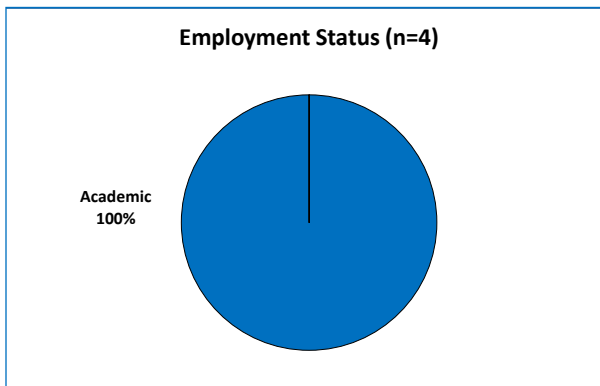

DOCTORAL ALUMNI EMPLOYMENT

All doctoral alums

2 - 6 years since graduation

11 - 15 years since graduation

21 - 35 years since graduation

Comparative Literature Graduate Degree Program

Employers of Comparative Literature doctoral alumni