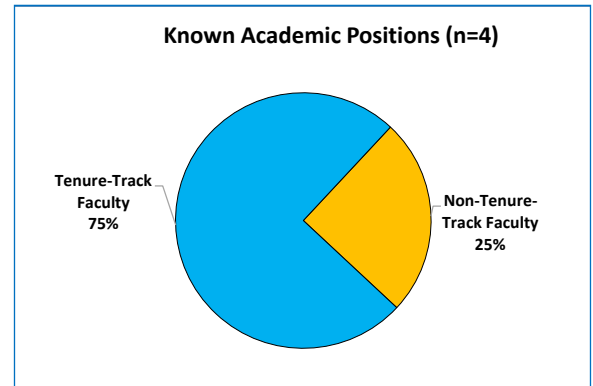

DOCTORAL ALUMNI EMPLOYMENT

All doctoral alums

2 - 6 years since graduation

11 - 15 years since graduation

21 - 35 years since graduation

Comparative Literature Graduate Degree Program

Employers of Comparative Literature doctoral alumni