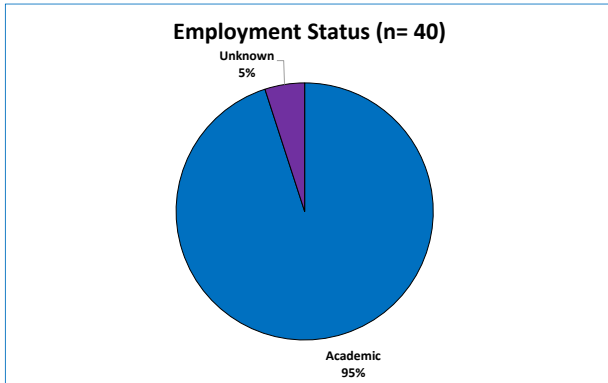

DOCTORAL ALUMNI EMPLOYMENT

All doctoral alums

2 - 6 years since graduation

11 - 15 years since graduation

21 - 35 years since graduation

Comparative Literature Graduate Degree Program

Employers of Comparative Literature doctoral alumni