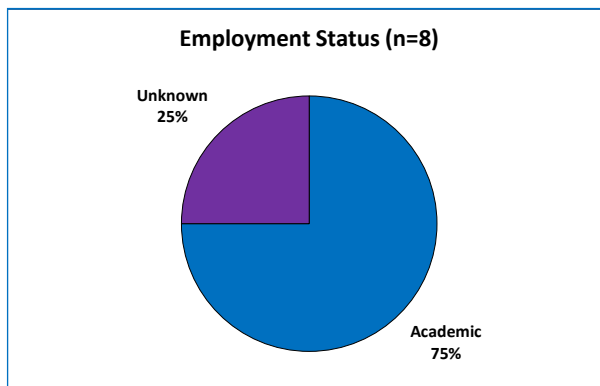

DOCTORAL ALUMNI EMPLOYMENT

All doctoral alums

2 - 6 years since graduation

11 - 15 years since graduation

21 - 35 years since graduation

Comparative Literature Graduate Degree Program

Employers of Comparative Literature doctoral alumni