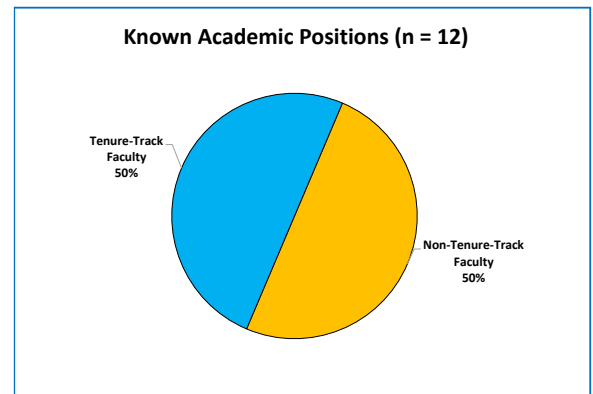

DOCTORAL ALUMNI EMPLOYMENT

All doctoral alums

2 - 6 years since graduation

11 - 15 years since graduation

21 - 35 years since graduation

Comparative Literature Graduate Degree Program

Employers of Comparative Literature doctoral alumni