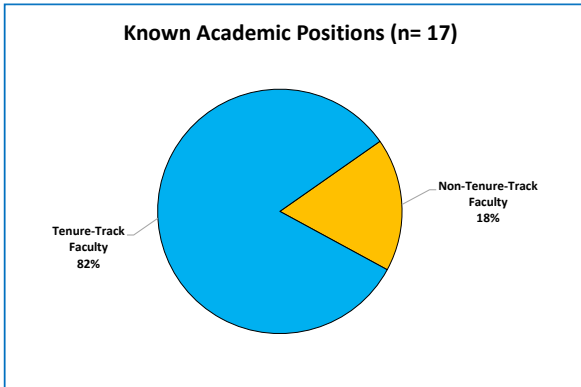

DOCTORAL ALUMNI EMPLOYMENT

All doctoral alums

2 - 6 years since graduation

11 - 15 years since graduation

21 - 35 years since graduation

Employers of Counseling, Clinical & School Psychology doctoral alumni