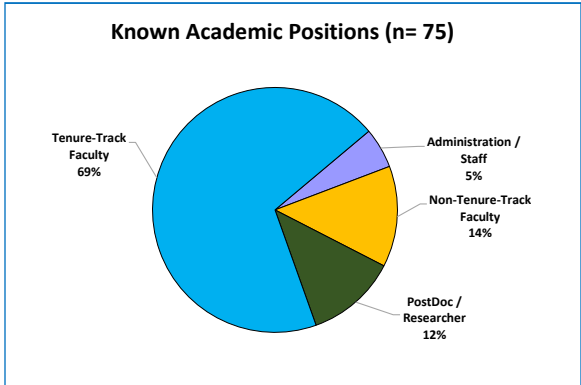

DOCTORAL ALUMNI EMPLOYMENT

All doctoral alums

2 - 6 years since graduation

11 - 15 years since graduation

21 - 35 years since graduation

Employers of Counseling, Clinical & School Psychology doctoral alumni