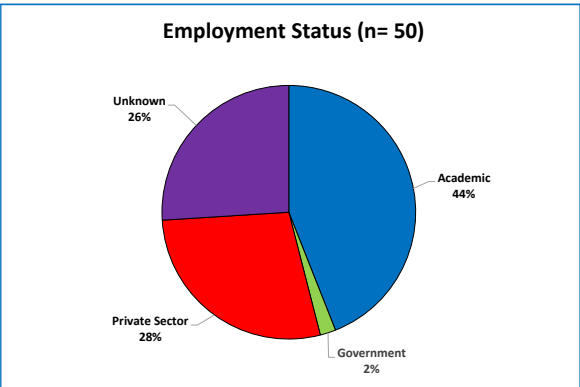

DOCTORAL ALUMNI EMPLOYMENT

All doctoral alums

2 - 6 years since graduation

11 - 15 years since graduation

21 - 35 years since graduation

Employers of Counseling, Clinical & School Psychology doctoral alumni