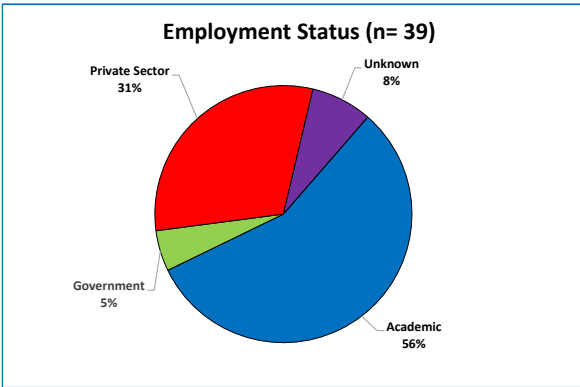

DOCTORAL ALUMNI EMPLOYMENT

All doctoral alums

2 - 6 years since graduation

11 - 15 years since graduation

21 - 35 years since graduation

Employers of Counseling, Clinical & School Psychology doctoral alumni