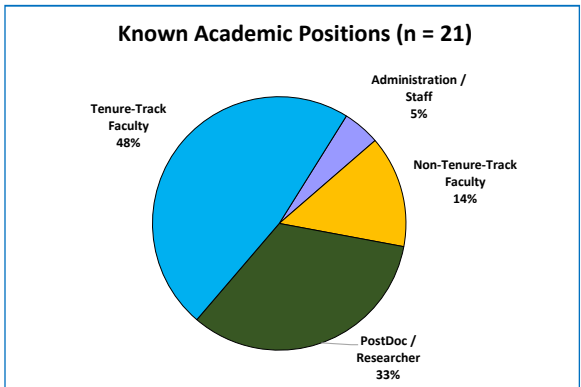

DOCTORAL ALUMNI EMPLOYMENT

All doctoral alums

2 - 6 years since graduation

11 - 15 years since graduation

21 - 35 years since graduation

Employers of Counseling, Clinical & School Psychology doctoral alumni