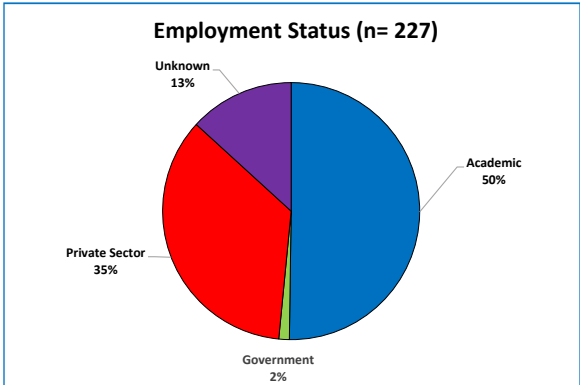

DOCTORAL ALUMNI EMPLOYMENT

All doctoral alums

2 - 6 years since graduation

11 - 15 years since graduation

21 - 35 years since graduation

Employers of Counseling, Clinical & School Psychology doctoral alumni