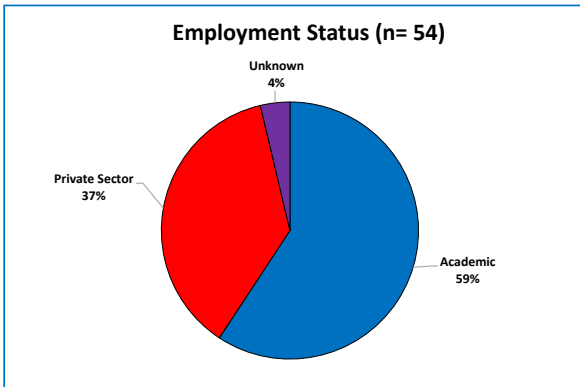

DOCTORAL ALUMNI EMPLOYMENT

All doctoral alums

2 - 6 years since graduation

11 - 15 years since graduation

21 - 35 years since graduation

Employers of Counseling, Clinical & School Psychology doctoral alumni