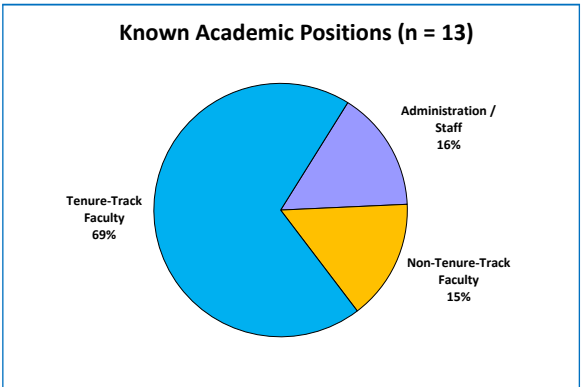

DOCTORAL ALUMNI EMPLOYMENT

All doctoral alums

2 - 6 years since graduation

11 - 15 years since graduation

21 - 35 years since graduation

Employers of Counseling, Clinical & School Psychology doctoral alumni