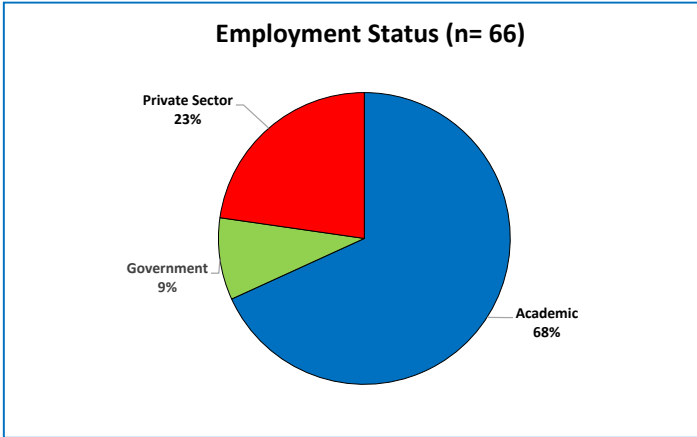

DOCTORAL ALUMNI EMPLOYMENT

All doctoral alums

2 - 6 years since graduation

11 - 15 years since graduation

Employers of Environmental Science & Management doctoral alumni

ARCADIS	King Abdullah University of Science and Technology	Taiwan Development Institute
Boise State University	League to Save Lake Tahoe	Tel Aviv University; Brown and Wilmanns Environmental; RosenProtest Green IT LTD
Cachuma Operation and Maintenance Board	Loyola Marymount University	The City University of New York
California Polytechnic State University, San Luis Obispo	Mitr Consulting Corporation	U.S. Army
Center for Global Development	National Center for Atmospheric Research	United States Environmental Protection Agency
Centro de Investigacion y Docencia Economicas (CIDE) - Region Centro	National Institute of Standards and Technology, Material Measurement Laboratory	United States Geological Survey
Centro Nacional de Monitoramento e Alertas de Desastres Naturais	National Oceanic and Atmospheric Administration	Universidad de la Frontera
Colorado School of Mines	National Snow & Ice Data Center	Universidade NOVA de Lisboa
Columbia University	Newton Geo-Hydrology Consulting Services	University of California, Berkeley
Earthjustice	Pacific Gas and Electric Company	University of California, Davis
Ecole polytechnique federale de Lausanne	Pacific Marine Analysis and Research Association	University of California, Santa Barbara
Fordham University	Peking University	University of Central Arkansas
Geosyntec Consultants	Raytheon	University of Idaho
Groundswell Technologies, Inc.	Santa Barbara City College	University of Leeds
Harvard University	Shell Exploration & Production Company	University of Nevada Reno
Indian Institute of Technology, Kanpur	Southern California Coastal Water Research Project	University of St. Andrews
Instituto Tecnológico Autónomo de México	Stanford University	University of the Incarnate Word
Inter-American Development Bank	Sutan Qaboos University	University of Washington
John Hopkins University		University of Wisconsin - Madison
Kasetsart University		University of Wisconsin, Milwaukee
		Utah State University
		Woods Hole Research Center