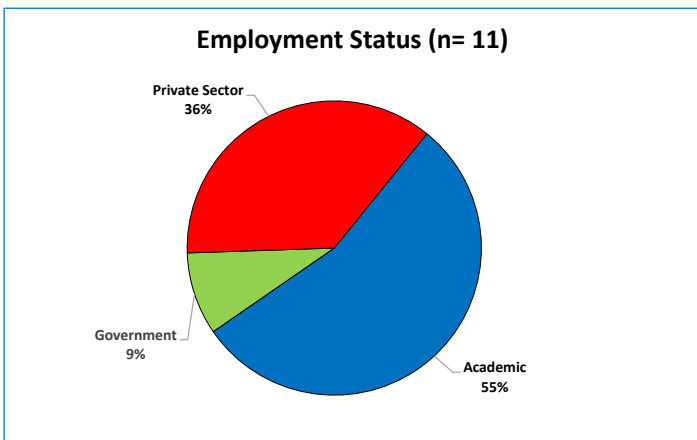

DOCTORAL ALUMNI EMPLOYMENT

All doctoral alums

2 - 6 years since graduation

11 - 15 years since graduation

Employers of Environmental Science & Management doctoral alumni

ARCADIS	King Abdullah University of Science and Technology	Taiwan Development Institute
Boise State University	League to Save Lake Tahoe	Tel Aviv University; Brown and Wilmanns Environmental; RosenProtest Green IT LTD
Cachuma Operation and Maintenance Board	Loyola Marymount University	The City University of New York
California Polytechnic State University, San Luis Obispo	Mitr Consulting Corporation	U.S. Army
Center for Global Development	National Center for Atmospheric Research	United States Environmental Protection Agency
Centro de Investigacion y Docencia Economicas (CIDE) - Region Centro	National Institute of Standards and Technology, Material Measurement Laboratory	United States Geological Survey
Centro Nacional de Monitoramento e Alertas de Desastres Naturais	National Oceanic and Atmospheric Administration	Universidad de la Frontera
Colorado School of Mines	National Snow & Ice Data Center	Universidade NOVA de Lisboa
Columbia University	Newton Geo-Hydrology Consulting Services	University of California, Berkeley
Earthjustice	Pacific Gas and Electric Company	University of California, Davis
Ecole polytechnique federale de Lausanne	Pacific Marine Analysis and Research Association	University of California, Santa Barbara
Fordham University	Peking University	University of Central Arkansas
Geosyntec Consultants	Raytheon	University of Idaho
Groundswell Technologies, Inc.	Santa Barbara City College	University of Leeds
Harvard University	Shell Exploration & Production Company	University of Nevada Reno
Indian Institute of Technology, Kanpur	Southern California Coastal Water Research Project	University of St. Andrews
Instituto Tecnológico Autónomo de México	Stanford University	University of the Incarnate Word
Inter-American Development Bank	Sutan Qaboos University	University of Washington
John Hopkins University		University of Wisconsin - Madison
Kasetsart University		University of Wisconsin, Milwaukee
		Utah State University
		Woods Hole Research Center