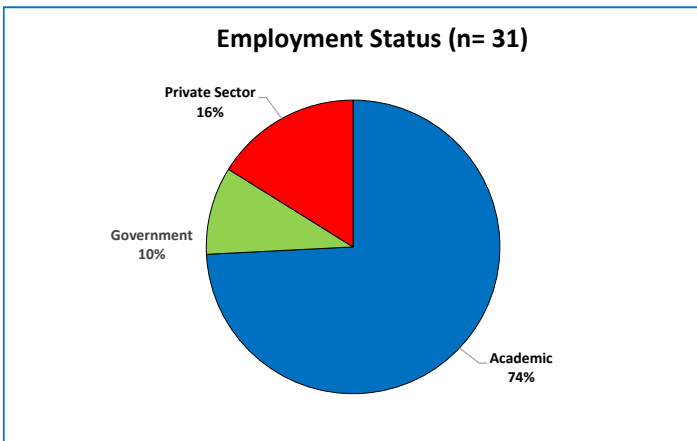

DOCTORAL ALUMNI EMPLOYMENT

All doctoral alums

2 - 6 years since graduation

11 - 15 years since graduation

Employers of Environmental Science & Management doctoral alumni

ARCADIS	King Abdullah University of Science and Technology	Taiwan Development Institute
Boise State University	League to Save Lake Tahoe	Tel Aviv University; Brown and Wilmanns Environmental; RosenProtest Green IT LTD
Cachuma Operation and Maintenance Board	Loyola Marymount University	The City University of New York
California Polytechnic State University, San Luis Obispo	Mitr Consulting Corporation	U.S. Army
Center for Global Development	National Center for Atmospheric Research	United States Environmental Protection Agency
Centro de Investigacion y Docencia Economicas (CIDE) - Region Centro	National Institute of Standards and Technology, Material Measurement Laboratory	United States Geological Survey
Centro Nacional de Monitoramento e Alertas de Desastres Naturais	National Oceanic and Atmospheric Administration	Universidad de la Frontera
Colorado School of Mines	National Snow & Ice Data Center	Universidade NOVA de Lisboa
Columbia University	Newton Geo-Hydrology Consulting Services	University of California, Berkeley
Earthjustice	Pacific Gas and Electric Company	University of California, Davis
Ecole polytechnique federale de Lausanne	Pacific Marine Analysis and Research Association	University of California, Santa Barbara
Fordham University	Peking University	University of Central Arkansas
Geosyntec Consultants	Raytheon	University of Idaho
Groundswell Technologies, Inc.	Santa Barbara City College	University of Leeds
Harvard University	Shell Exploration & Production Company	University of Nevada Reno
Indian Institute of Technology, Kanpur	Southern California Coastal Water Research Project	University of St. Andrews
Instituto Tecnológico Autónomo de México	Stanford University	University of the Incarnate Word
Inter-American Development Bank	Sutan Qaboos University	University of Washington
John Hopkins University		University of Wisconsin - Madison
Kasetsart University		University of Wisconsin, Milwaukee
		Utah State University
		Woods Hole Research Center