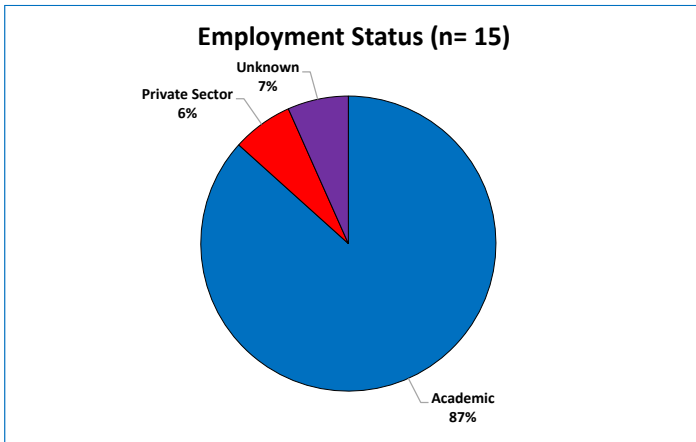

## DOCTORAL ALUMNI EMPLOYMENT

### 2 - 6 years since graduation