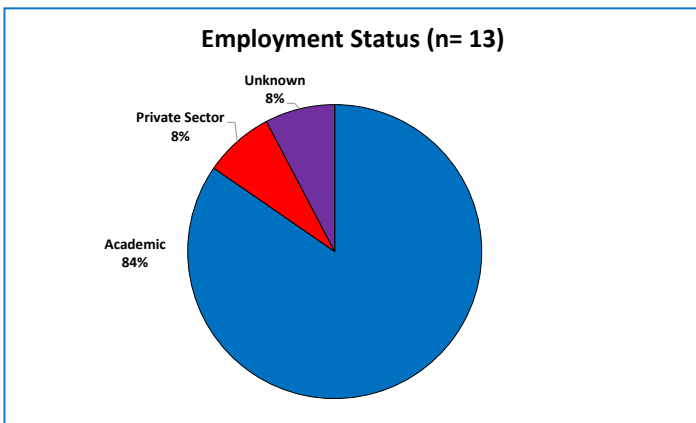

## DOCTORAL ALUMNI EMPLOYMENT

### 2 - 6 years since graduation