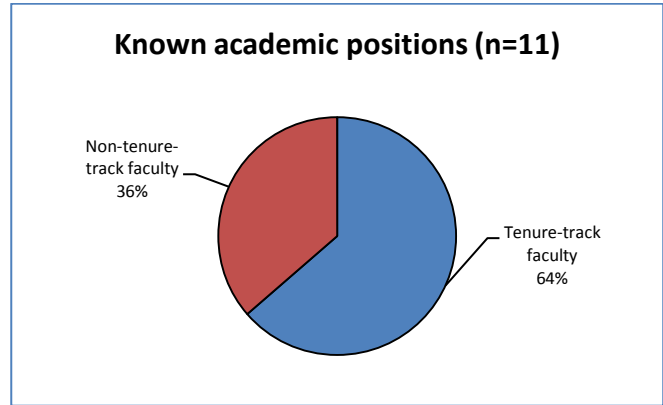

DOCTORAL ALUMNI EMPLOYMENT

1-5 years since graduation

6-14 years since graduation

15 or more years since graduation

Employers of French and Italian doctoral alumni

A&C International Linguistic Consultants	San Mateo City College
Azusa Pacific University	Santa Barbara City College
Butler University	Santa Barbara High School
California Polytechnic State University, San Luis Obispo	Southwestern University
California State University, Chico	The College at Brockport, SUNY
California State University, Sacramento	United States Military Academy at West Point
Carnegie Mellon	University of California Education Abroad Program
Chapman University	University of California, Santa Barbara
Dartmouth College	University of Hawai'i
East Carolina University	University of Houston
Georgetown College	University of Miami
Haverford College	University of Mississippi, Oxford
Italian Ministry of Education	University of Southern California
Juniata College	University of Victoria
Knewton	University of Virginia
Lehman College and Graduate Center, CUNY	University of Wisconsin-Eau Claire
Loyola Marymount University	Wellesley College
Pennsylvania State University	Western Washington University
Ray of Hope Counseling Services	Wheaton College
Rice University	Willamette University