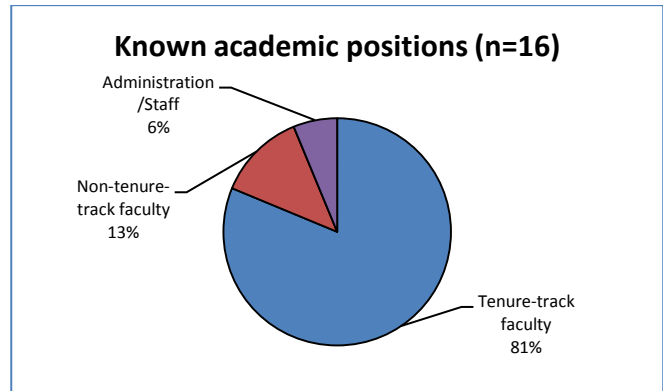

DOCTORAL ALUMNI EMPLOYMENT

1-5 years since graduation

6-14 years since graduation

15 or more years since graduation

Employers of French and Italian doctoral alumni

A&C International Linguistic Consultants	San Mateo City College
Azusa Pacific University	Santa Barbara City College
Butler University	Santa Barbara High School
California Polytechnic State University, San Luis Obispo	Southwestern University
California State University, Chico	The College at Brockport, SUNY
California State University, Sacramento	United States Military Academy at West Point
Carnegie Mellon	University of California Education Abroad Program
Chapman University	University of California, Santa Barbara
Dartmouth College	University of Hawai'i
East Carolina University	University of Houston
Georgetown College	University of Miami
Haverford College	University of Mississippi, Oxford
Italian Ministry of Education	University of Southern California
Juniata College	University of Victoria
Knewton	University of Virginia
Lehman College and Graduate Center, CUNY	University of Wisconsin-Eau Claire
Loyola Marymount University	Wellesley College
Pennsylvania State University	Western Washington University
Ray of Hope Counseling Services	Wheaton College
Rice University	Willamette University