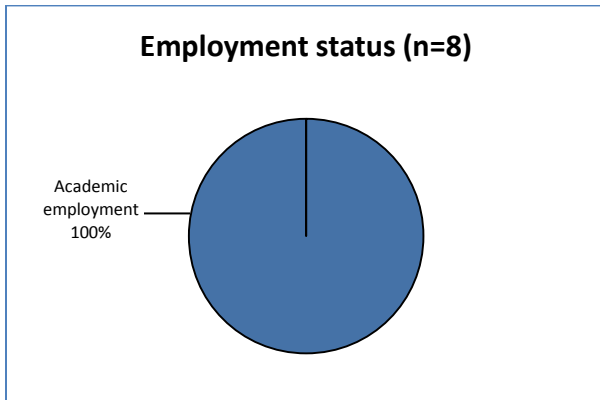

DOCTORAL ALUMNI EMPLOYMENT

1-5 years since graduation

6-14 years since graduation

15 or more years since graduation

Employers of French and Italian doctoral alumni

A&C International Linguistic Consultants	San Mateo City College
Azusa Pacific University	Santa Barbara City College
Butler University	Santa Barbara High School
California Polytechnic State University, San Luis Obispo	Southwestern University
California State University, Chico	The College at Brockport, SUNY
California State University, Sacramento	United States Military Academy at West Point
Carnegie Mellon	University of California Education Abroad Program
Chapman University	University of California, Santa Barbara
Dartmouth College	University of Hawai'i
East Carolina University	University of Houston
Georgetown College	University of Miami
Haverford College	University of Mississippi, Oxford
Italian Ministry of Education	University of Southern California
Juniata College	University of Victoria
Knewton	University of Virginia
Lehman College and Graduate Center, CUNY	University of Wisconsin-Eau Claire
Loyola Marymount University	Wellesley College
Pennsylvania State University	Western Washington University
Ray of Hope Counseling Services	Wheaton College
Rice University	Willamette University