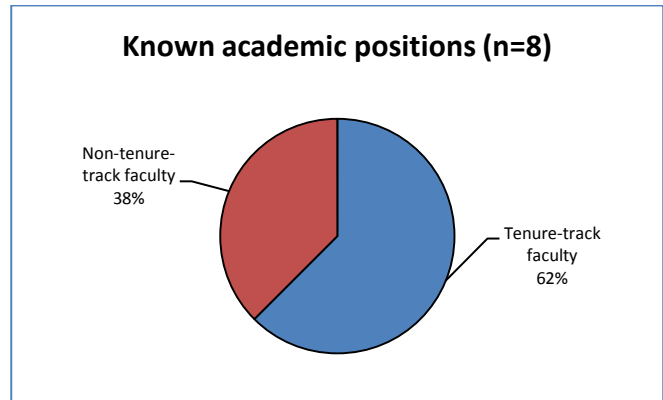

DOCTORAL ALUMNI EMPLOYMENT

1-5 years since graduation

6-14 years since graduation

15 or more years since graduation

Employers of French and Italian doctoral alumni

A&C International Linguistic Consultants	San Mateo City College
Azusa Pacific University	Santa Barbara City College
Butler University	Santa Barbara High School
California Polytechnic State University, San Luis Obispo	Southwestern University
California State University, Chico	The College at Brockport, SUNY
California State University, Sacramento	United States Military Academy at West Point
Carnegie Mellon	University of California Education Abroad Program
Chapman University	University of California, Santa Barbara
Dartmouth College	University of Hawai'i
East Carolina University	University of Houston
Georgetown College	University of Miami
Haverford College	University of Mississippi, Oxford
Italian Ministry of Education	University of Southern California
Juniata College	University of Victoria
Knewton	University of Virginia
Lehman College and Graduate Center, CUNY	University of Wisconsin-Eau Claire
Loyola Marymount University	Wellesley College
Pennsylvania State University	Western Washington University
Ray of Hope Counseling Services	Wheaton College
Rice University	Willamette University