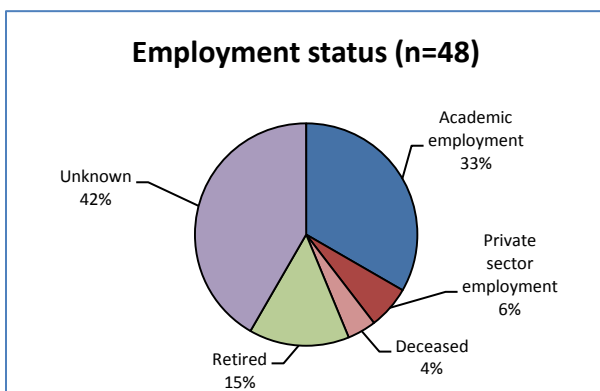

DOCTORAL ALUMNI EMPLOYMENT

1-5 years since graduation

6-14 years since graduation

15 or more years since graduation

Employers of French and Italian doctoral alumni

A&C International Linguistic Consultants	San Mateo City College
Azusa Pacific University	Santa Barbara City College
Butler University	Santa Barbara High School
California Polytechnic State University, San Luis Obispo	Southwestern University
California State University, Chico	The College at Brockport, SUNY
California State University, Sacramento	United States Military Academy at West Point
Carnegie Mellon	University of California Education Abroad Program
Chapman University	University of California, Santa Barbara
Dartmouth College	University of Hawai'i
East Carolina University	University of Houston
Georgetown College	University of Miami
Haverford College	University of Mississippi, Oxford
Italian Ministry of Education	University of Southern California
Juniata College	University of Victoria
Knewton	University of Virginia
Lehman College and Graduate Center, CUNY	University of Wisconsin-Eau Claire
Loyola Marymount University	Wellesley College
Pennsylvania State University	Western Washington University
Ray of Hope Counseling Services	Wheaton College
Rice University	Willamette University