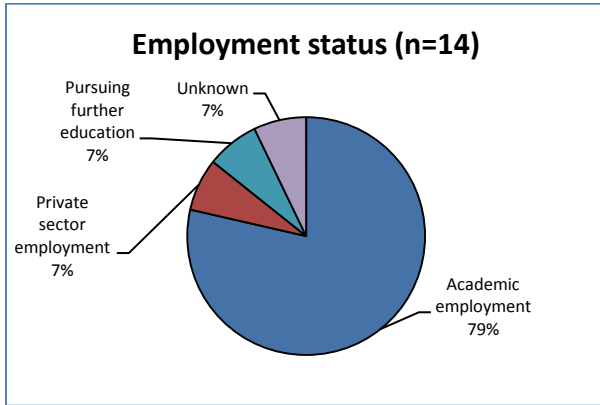

DOCTORAL ALUMNI EMPLOYMENT

1-5 years since graduation

6-14 years since graduation

15 or more years since graduation

Employers of French and Italian doctoral alumni

A&C International Linguistic Consultants	San Mateo City College
Azusa Pacific University	Santa Barbara City College
Butler University	Santa Barbara High School
California Polytechnic State University, San Luis Obispo	Southwestern University
California State University, Chico	The College at Brockport, SUNY
California State University, Sacramento	United States Military Academy at West Point
Carnegie Mellon	University of California Education Abroad Program
Chapman University	University of California, Santa Barbara
Dartmouth College	University of Hawai'i
East Carolina University	University of Houston
Georgetown College	University of Miami
Haverford College	University of Mississippi, Oxford
Italian Ministry of Education	University of Southern California
Juniata College	University of Victoria
Knewton	University of Virginia
Lehman College and Graduate Center, CUNY	University of Wisconsin-Eau Claire
Loyola Marymount University	Wellesley College
Pennsylvania State University	Western Washington University
Ray of Hope Counseling Services	Wheaton College
Rice University	Willamette University