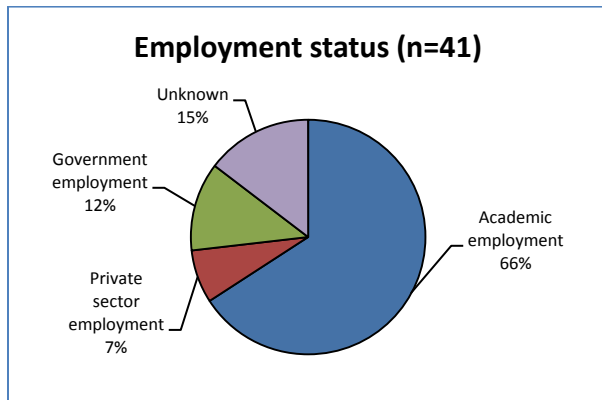

## DOCTORAL ALUMNI EMPLOYMENT

### 1-5 years since graduation

### 11-15 years since graduation