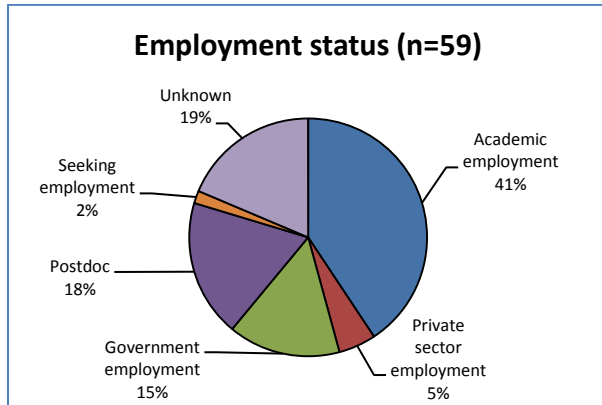

## DOCTORAL ALUMNI EMPLOYMENT

### 1-5 years since graduation

### 11-15 years since graduation