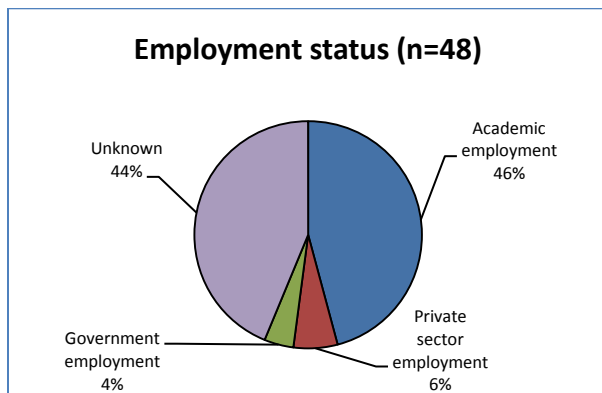

20 or more years since graduation