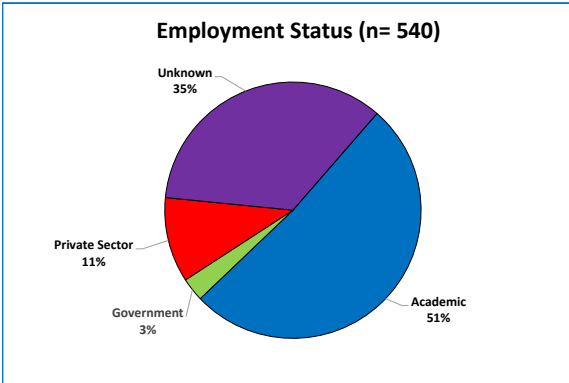

DOCTORAL ALUMNI EMPLOYMENT

All doctoral alums

2 - 6 years since graduation

11 - 15 years since graduation

21 - 35 years since graduation

History Graduate Degree Program

Employers of History doctoral alumni

Abilene Christian University
Adelphi University
Albertson College
Alma College
American Institutes for Research
American University in Cairo
Antelope Valley College
Apple Inc.
Argosy University
Arizona State University
Auburn University
Augusta State University
Augustana College
Bakersfield College
Bard MAT Los Angeles
Benedictine College
Bentley High School, Lafayette
Berea College
Bethel College
Birbeck University
Boston College
Bowling Green State University, Ohio
Bradley University
Brigham Young University
Brigham Young University, Hawaii
Bryant College
Cabrillo College
California Lutheran University
California Polytechnic State University, Pomona
California Polytechnic State University, San Luis Obispo
California State Senator's Office
California State University, Bakersfield
California State University, Channel Islands
California State University, Fullerton
California State University, Hayward
California State University, Northridge
California State University, San Bernardino
California State University, San Marcos
Canadian Scholar's Press
Central Valley Christian School
Central Washington University
Cerritos Community College
Chadwick School
Chelsey Painting Incorporated/Le Pave
Chemical Heritage Foundation
Cit Financial Corporation
Citadel University, South Carolina
Citrus College
City and County of Denver
City of Long Beach
City of Minneapolis
City University of New York
Claremont Graduate University
Claremont-McKenna College
Clarion University
Clemson University
Cleveland State University
Coal Creek
College Of Marin
College of the Canyons
Colorado State University
Columbia College
Columbia University
Coram Deo Academy, Dallas
Cornell University
Crane School
CREST Publishers
Cuesta College
Curbed Ski
CyberPoint International
Denver University
DePaul University
Diablo Valley College
Dr. Andrew D. Farrand
Eastern New Mexico University
Embry-Riddle Aeronautical
Emporia State University
Florida Atlantic University
Florida International University
Fort Lewis College
Franciscan Monk
Fullerton Community College
Furman University
Georgia Gwinnett College
Georgia Institute of Technology
Georgia Southern University
Gonzaga University
Goodyear Tire & Rubber
Grand Valley State University
Graves Neushul Historical Consulting
Grinnell College
Grossmont College
Hartwick College
Hastings College
Heritage Realtors
Highline Community College
Hiram College
Hirotsubashi University
Historical Research Assoc.
Honolulu Community College
Houghton College
Idaho State University
Immigration and Law Firm in Santa Barbara
IN Wesleyan University
Indiana University
Indiana University-Purdue University, Fort Wayne
Institute for Balkan Studies
International Islamic University
Iowa State University
Japanese American National Museum
John Carroll University
John Gary Oakland Trucking Company
Jossey-Bass Publishers
Kennesaw State University
Kenyon College
King's College London
Kona Irrigation Supplies
Lehigh University
Lewis University
Lindenwood College
Long Beach City College
Los Rios Community College District
Louisiana Tech University
Loyola Marymount University
Loyola University
Ludwig-Maximilians University
Macquarie University
Marine Corps University
Metropolitan State College, Denver
Middleburg Baptist Church
Middlebury College
Missouri State University
Modesto Junior College
Muskingum College
My Final Draft
National University of Singapore
Network Appliance
New England College
New Mexico State University
Noozhawk.com
North Georgia State University
Northeastern Illinois University
Northern Illinois University
Norwich University
Ohio State University
Ohio State University, Lima
Oman Museum
Oregon State University
Oxnard College
Pacific Lutheran University
Pennsylvania State University
Pepperdine University
PHR Environmental Consultants