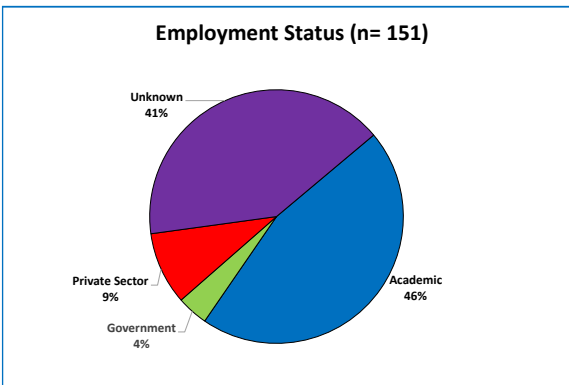

DOCTORAL ALUMNI EMPLOYMENT

All doctoral alums

2 - 6 years since graduation

11 - 15 years since graduation

21 - 35 years since graduation

History Graduate Degree Program

Employers of History doctoral alumni

Abilene Christian University
Adelphi University
Albertson College
Alma College
American Institutes for Research
American University in Cairo
Antelope Valley College
Apple Inc.
Argosy University
Arizona State University
Auburn University
Augusta State University
Augustana College
Bakersfield College
Bard MAT Los Angeles
Benedictine College
Bentley High School, Lafayette
Berea College
Bethel College
Birbeck University
Boston College
Bowling Green State University, Ohio
Bradley University
Brigham Young University
Brigham Young University, Hawaii
Bryant College
Cabrillo College
California Lutheran University
California Polytechnic State University, Pomona
California Polytechnic State University, San Luis Obispo
California State Senator's Office
California State University, Bakersfield
California State University, Channel Islands
California State University, Fullerton
California State University, Hayward
California State University, Northridge
California State University, San Bernardino
California State University, San Marcos
Canadian Scholar's Press
Central Valley Christian School
Central Washington University
Cerritos Community College
Chadwick School
Chelsey Painting Incorporated/Le Pave
Chemical Heritage Foundation
Cit Financial Corporation
Citadel University, South Carolina
Citrus College
City and County of Denver
City of Long Beach
City of Minneapolis
City University of New York
Claremont Graduate University
Claremont-McKenna College
Clarion University
Clemson University
Cleveland State University
Coal Creek
College Of Marin
College of the Canyons
Colorado State University
Columbia College
Columbia University
Coram Deo Academy, Dallas
Cornell University
Crane School
CREST Publishers
Cuesta College
Curbed Ski
CyberPoint International
Denver University
DePaul University
Diablo Valley College
Dr. Andrew D. Farrand
Eastern New Mexico University
Embry-Riddle Aeronautical
Emporia State University
Florida Atlantic University
Florida International University
Fort Lewis College
Franciscan Monk
Fullerton Community College
Furman University
Georgia Gwinnett College
Georgia Institute of Technology
Georgia Southern University
Gonzaga University
Goodyear Tire & Rubber
Grand Valley State University
Graves Neushul Historical Consulting
Grinnell College
Grossmont College
Hartwick College
Hastings College
Heritage Realtors
Highline Community College
Hiram College
Hirotsubashi University
Historical Research Assoc.
Honolulu Community College
Houghton College
Idaho State University
Immigration and Law Firm in Santa Barbara
IN Wesleyan University
Indiana University
Indiana University-Purdue University, Fort Wayne
Institute for Balkan Studies
International Islamic University
Iowa State University
Japanese American National Museum
John Carroll University
John Gary Oakland Trucking Company
Jossey-Bass Publishers
Kennesaw State University
Kenyon College
King's College London
Kona Irrigation Supplies
Lehigh University
Lewis University
Lindenwood College
Long Beach City College
Los Rios Community College District
Louisiana Tech University
Loyola Marymount University
Loyola University
Ludwig-Maximilians University
Macquarie University
Marine Corps University
Metropolitan State College, Denver
Middleburg Baptist Church
Middlebury College
Missouri State University
Modesto Junior College
Muskingum College
My Final Draft
National University of Singapore
Network Appliance
New England College
New Mexico State University
Noozhawk.com
North Georgia State University
Northeastern Illinois University
Northern Illinois University
Norwich University
Ohio State University
Ohio State University, Lima
Oman Museum
Oregon State University
Oxnard College
Pacific Lutheran University
Pennsylvania State University
Pepperdine University
PHR Environmental Consultants