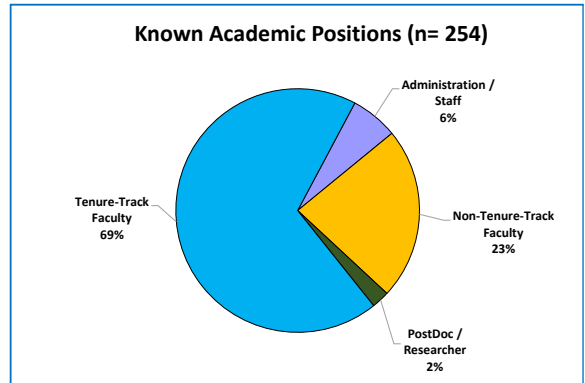

DOCTORAL ALUMNI EMPLOYMENT

All doctoral alums

2 - 6 years since graduation

11 - 15 years since graduation

21 - 35 years since graduation

History Graduate Degree Program

Employers of History doctoral alumni

Abilene Christian University
Adelphi University
Albertson College
Alma College
American Institutes for Research
American University in Cairo
Antelope Valley College
Apple Inc.
Argosy University
Arizona State University
Auburn University
Augusta State University
Augustana College
Bakersfield College
Bard MAT Los Angeles
Benedictine College
Bentley High School, Lafayette
Berea College
Bethel College
Birbeck University
Boston College
Bowling Green State University, Ohio
Bradley University
Brigham Young University
Brigham Young University, Hawaii
Bryant College
Cabrillo College
California Lutheran University
California Polytechnic State University, Pomona
California Polytechnic State University, San Luis Obispo
California State Senator's Office
California State University, Bakersfield
California State University, Channel Islands
California State University, Fullerton
California State University, Hayward
California State University, Northridge
California State University, San Bernardino
California State University, San Marcos
Canadian Scholar's Press
Central Valley Christian School
Central Washington University
Cerritos Community College
Chadwick School
Chelsey Painting Incorporated/Le Pave
Chemical Heritage Foundation
Cit Financial Corporation
Citadel University, South Carolina
Citrus College
City and County of Denver
City of Long Beach
City of Minneapolis
City University of New York
Claremont Graduate University
Claremont-McKenna College
Clarion University
Clemson University
Cleveland State University
Coal Creek
College Of Marin
College of the Canyons
Colorado State University
Columbia College
Columbia University
Coram Deo Academy, Dallas
Cornell University
Crane School
CREST Publishers
Cuesta College
Curbed Ski
CyberPoint International
Denver University
DePaul University
Diablo Valley College
Dr. Andrew D. Farrand
Eastern New Mexico University
Embry-Riddle Aeronautical
Emporia State University
Florida Atlantic University
Florida International University
Fort Lewis College
Franciscan Monk
Fullerton Community College
Furman University
Georgia Gwinnett College
Georgia Institute of Technology
Georgia Southern University
Gonzaga University
Goodyear Tire & Rubber
Grand Valley State University
Graves Neushul Historical Consulting
Grinnell College
Grossmont College
Hartwick College
Hastings College
Heritage Realtors
Highline Community College
Hiram College
Hirotsubashi University
Historical Research Assoc.
Honolulu Community College
Houghton College
Idaho State University
Immigration and Law Firm in Santa Barbara
IN Wesleyan University
Indiana University
Indiana University-Purdue University, Fort Wayne
Institute for Balkan Studies
International Islamic University
Iowa State University
Japanese American National Museum
John Carroll University
John Gary Oakland Trucking Company
Jossey-Bass Publishers
Kennesaw State University
Kenyon College
King's College London
Kona Irrigation Supplies
Lehigh University
Lewis University
Lindenwood College
Long Beach City College
Los Rios Community College District
Louisiana Tech University
Loyola Marymount University
Loyola University
Ludwig-Maximilians University
Macquarie University
Marine Corps University
Metropolitan State College, Denver
Middleburg Baptist Church
Middlebury College
Missouri State University
Modesto Junior College
Muskingum College
My Final Draft
National University of Singapore
Network Appliance
New England College
New Mexico State University
Noozhawk.com
North Georgia State University
Northeastern Illinois University
Northern Illinois University
Norwich University
Ohio State University
Ohio State University, Lima
Oman Museum
Oregon State University
Oxnard College
Pacific Lutheran University
Pennsylvania State University
Pepperdine University
PHR Environmental Consultants