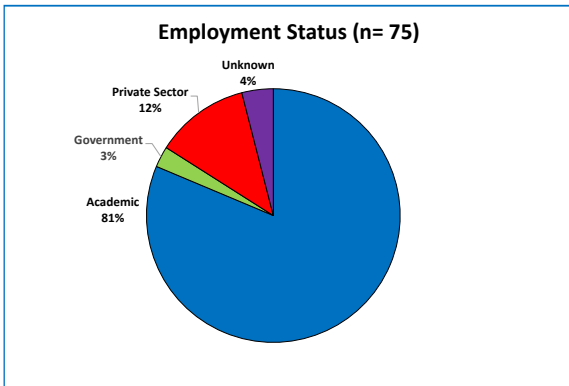

DOCTORAL ALUMNI EMPLOYMENT

All doctoral alums

2 - 6 years since graduation

11 - 15 years since graduation

21 - 35 years since graduation

History Graduate Degree Program

Employers of History doctoral alumni

Abilene Christian University
Adelphi University
Albertson College
Alma College
American Institutes for Research
American University in Cairo
Antelope Valley College
Apple Inc.
Argosy University
Arizona State University
Auburn University
Augusta State University
Augustana College
Bakersfield College
Bard MAT Los Angeles
Benedictine College
Bentley High School, Lafayette
Berea College
Bethel College
Birbeck University
Boston College
Bowling Green State University, Ohio
Bradley University
Brigham Young University
Brigham Young University, Hawaii
Bryant College
Cabrillo College
California Lutheran University
California Polytechnic State University, Pomona
California Polytechnic State University, San Luis Obispo
California State Senator's Office
California State University, Bakersfield
California State University, Channel Islands
California State University, Fullerton
California State University, Hayward
California State University, Northridge
California State University, San Bernardino
California State University, San Marcos
Canadian Scholar's Press
Central Valley Christian School
Central Washington University
Cerritos Community College
Chadwick School
Chelsey Painting Incorporated/Le Pave
Chemical Heritage Foundation
Cit Financial Corporation
Citadel University, South Carolina
Citrus College
City and County of Denver
City of Long Beach
City of Minneapolis
City University of New York
Claremont Graduate University
Claremont-McKenna College
Clarion University
Clemson University
Cleveland State University
Coal Creek
College Of Marin
College of the Canyons
Colorado State University
Columbia College
Columbia University
Coram Deo Academy, Dallas
Cornell University
Crane School
CREST Publishers
Cuesta College
Curbed Ski
CyberPoint International
Denver University
DePaul University
Diablo Valley College
Dr. Andrew D. Farrand
Eastern New Mexico University
Embry-Riddle Aeronautical
Emporia State University
Florida Atlantic University
Florida International University
Fort Lewis College
Franciscan Monk
Fullerton Community College
Furman University
Georgia Gwinnett College
Georgia Institute of Technology
Georgia Southern University
Gonzaga University
Goodyear Tire & Rubber
Grand Valley State University
Graves Neushul Historical Consulting
Grinnell College
Grossmont College
Hartwick College
Hastings College
Heritage Realtors
Highline Community College
Hiram College
Hirotsubashi University
Historical Research Assoc.
Honolulu Community College
Houghton College
Idaho State University
Immigration and Law Firm in Santa Barbara
IN Wesleyan University
Indiana University
Indiana University-Purdue University, Fort Wayne
Institute for Balkan Studies
International Islamic University
Iowa State University
Japanese American National Museum
John Carroll University
John Gary Oakland Trucking Company
Jossey-Bass Publishers
Kennesaw State University
Kenyon College
King's College London
Kona Irrigation Supplies
Lehigh University
Lewis University
Lindenwood College
Long Beach City College
Los Rios Community College District
Louisiana Tech University
Loyola Marymount University
Loyola University
Ludwig-Maximilians University
Macquarie University
Marine Corps University
Metropolitan State College, Denver
Middleburg Baptist Church
Middlebury College
Missouri State University
Modesto Junior College
Muskingum College
My Final Draft
National University of Singapore
Network Appliance
New England College
New Mexico State University
Noozhawk.com
North Georgia State University
Northeastern Illinois University
Northern Illinois University
Norwich University
Ohio State University
Ohio State University, Lima
Oman Museum
Oregon State University
Oxnard College
Pacific Lutheran University
Pennsylvania State University
Pepperdine University
PHR Environmental Consultants