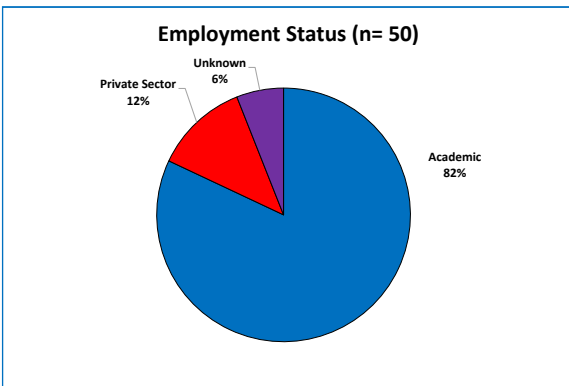

DOCTORAL ALUMNI EMPLOYMENT

All doctoral alums

2 - 6 years since graduation

11 - 15 years since graduation

21 - 35 years since graduation

History Graduate Degree Program

Employers of History doctoral alumni

Abilene Christian University
Adelphi University
Albertson College
Alma College
American Institutes for Research
American University in Cairo
Antelope Valley College
Apple Inc.
Argosy University
Arizona State University
Auburn University
Augusta State University
Augustana College
Bakersfield College
Bard MAT Los Angeles
Benedictine College
Bentley High School, Lafayette
Berea College
Bethel College
Birbeck University
Boston College
Bowling Green State University, Ohio
Bradley University
Brigham Young University
Brigham Young University, Hawaii
Bryant College
Cabrillo College
California Lutheran University
California Polytechnic State University, Pomona
California Polytechnic State University, San Luis Obispo
California State Senator's Office
California State University, Bakersfield
California State University, Channel Islands
California State University, Fullerton
California State University, Hayward
California State University, Northridge
California State University, San Bernardino
California State University, San Marcos
Canadian Scholar's Press
Central Valley Christian School
Central Washington University
Cerritos Community College
Chadwick School
Chelsey Painting Incorporated/Le Pave
Chemical Heritage Foundation
Cit Financial Corporation
Citadel University, South Carolina
Citrus College
City and County of Denver
City of Long Beach
City of Minneapolis
City University of New York
Claremont Graduate University
Claremont-McKenna College
Clarion University
Clemson University
Cleveland State University
Coal Creek
College Of Marin
College of the Canyons
Colorado State University
Columbia College
Columbia University
Coram Deo Academy, Dallas
Cornell University
Crane School
CREST Publishers
Cuesta College
Curbed Ski
CyberPoint International
Denver University
DePaul University
Diablo Valley College
Dr. Andrew D. Farrand
Eastern New Mexico University
Embry-Riddle Aeronautical
Emporia State University
Florida Atlantic University
Florida International University
Fort Lewis College
Franciscan Monk
Fullerton Community College
Furman University
Georgia Gwinnett College
Georgia Institute of Technology
Georgia Southern University
Gonzaga University
Goodyear Tire & Rubber
Grand Valley State University
Graves Neushul Historical Consulting
Grinnell College
Grossmont College
Hartwick College
Hastings College
Heritage Realtors
Highline Community College
Hiram College
Hirotsubashi University
Historical Research Assoc.
Honolulu Community College
Houghton College
Idaho State University
Immigration and Law Firm in Santa Barbara
IN Wesleyan University
Indiana University
Indiana University-Purdue University, Fort Wayne
Institute for Balkan Studies
International Islamic University
Iowa State University
Japanese American National Museum
John Carroll University
John Gary Oakland Trucking Company
Jossey-Bass Publishers
Kennesaw State University
Kenyon College
King's College London
Kona Irrigation Supplies
Lehigh University
Lewis University
Lindenwood College
Long Beach City College
Los Rios Community College District
Louisiana Tech University
Loyola Marymount University
Loyola University
Ludwig-Maximilians University
Macquarie University
Marine Corps University
Metropolitan State College, Denver
Middleburg Baptist Church
Middlebury College
Missouri State University
Modesto Junior College
Muskingum College
My Final Draft
National University of Singapore
Network Appliance
New England College
New Mexico State University
Noozhawk.com
North Georgia State University
Northeastern Illinois University
Northern Illinois University
Norwich University
Ohio State University
Ohio State University, Lima
Oman Museum
Oregon State University
Oxnard College
Pacific Lutheran University
Pennsylvania State University
Pepperdine University
PHR Environmental Consultants