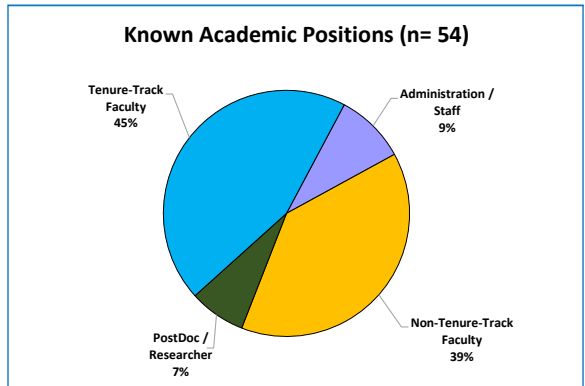

DOCTORAL ALUMNI EMPLOYMENT

All doctoral alums

2 - 6 years since graduation

11 - 15 years since graduation

21 - 35 years since graduation

History Graduate Degree Program

Employers of History doctoral alumni

Abilene Christian University
Adelphi University
Albertson College
Alma College
American Institutes for Research
American University in Cairo
Antelope Valley College
Apple Inc.
Argosy University
Arizona State University
Auburn University
Augusta State University
Augustana College
Bakersfield College
Bard MAT Los Angeles
Benedictine College
Bentley High School, Lafayette
Berea College
Bethel College
Birbeck University
Boston College
Bowling Green State University, Ohio
Bradley University
Brigham Young University
Brigham Young University, Hawaii
Bryant College
Cabrillo College
California Lutheran University
California Polytechnic State University, Pomona
California Polytechnic State University, San Luis Obispo
California State Senator's Office
California State University, Bakersfield
California State University, Channel Islands
California State University, Fullerton
California State University, Hayward
California State University, Northridge
California State University, San Bernardino
California State University, San Marcos
Canadian Scholar's Press
Central Valley Christian School
Central Washington University
Cerritos Community College
Chadwick School
Chelsey Painting Incorporated/Le Pave
Chemical Heritage Foundation
Cit Financial Corporation
Citadel University, South Carolina
Citrus College
City and County of Denver
City of Long Beach
City of Minneapolis
City University of New York
Claremont Graduate University
Claremont-McKenna College
Clarion University
Clemson University
Cleveland State University
Coal Creek
College Of Marin
College of the Canyons
Colorado State University
Columbia College
Columbia University
Coram Deo Academy, Dallas
Cornell University
Crane School
CREST Publishers
Cuesta College
Curbed Ski
CyberPoint International
Denver University
DePaul University
Diablo Valley College
Dr. Andrew D. Farrand
Eastern New Mexico University
Embry-Riddle Aeronautical
Emporia State University
Florida Atlantic University
Florida International University
Fort Lewis College
Franciscan Monk
Fullerton Community College
Furman University
Georgia Gwinnett College
Georgia Institute of Technology
Georgia Southern University
Gonzaga University
Goodyear Tire & Rubber
Grand Valley State University
Graves Neushul Historical Consulting
Grinnell College
Grossmont College
Hartwick College
Hastings College
Heritage Realtors
Highline Community College
Hiram College
Hirotsubashi University
Historical Research Assoc.
Honolulu Community College
Houghton College
Idaho State University
Immigration and Law Firm in Santa Barbara
IN Wesleyan University
Indiana University
Indiana University-Purdue University, Fort Wayne
Institute for Balkan Studies
International Islamic University
Iowa State University
Japanese American National Museum
John Carroll University
John Gary Oakland Trucking Company
Jossey-Bass Publishers
Kennesaw State University
Kenyon College
King's College London
Kona Irrigation Supplies
Lehigh University
Lewis University
Lindenwood College
Long Beach City College
Los Rios Community College District
Louisiana Tech University
Loyola Marymount University
Loyola University
Ludwig-Maximilians University
Macquarie University
Marine Corps University
Metropolitan State College, Denver
Middleburg Baptist Church
Middlebury College
Missouri State University
Modesto Junior College
Muskingum College
My Final Draft
National University of Singapore
Network Appliance
New England College
New Mexico State University
Noozhawk.com
North Georgia State University
Northeastern Illinois University
Northern Illinois University
Norwich University
Ohio State University
Ohio State University, Lima
Oman Museum
Oregon State University
Oxnard College
Pacific Lutheran University
Pennsylvania State University
Pepperdine University
PHR Environmental Consultants