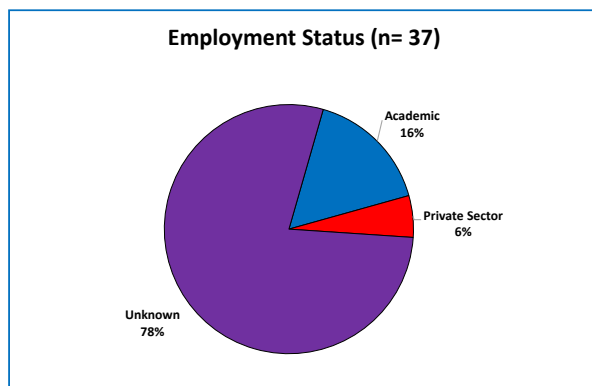

DOCTORAL ALUMNI EMPLOYMENT

All doctoral alums

2 - 6 years since graduation

11 - 15 years since graduation

21 - 35 years since graduation

History of Art & Architecture Graduate Degree Program

Employers of Classic doctoral alumni