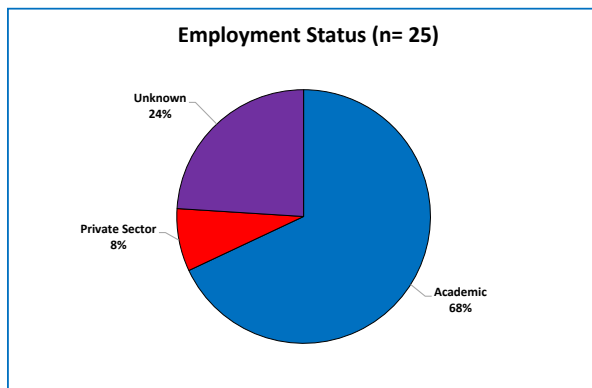

DOCTORAL ALUMNI EMPLOYMENT

All doctoral alums

2 - 6 years since graduation

11 - 15 years since graduation

21 - 35 years since graduation

History of Art & Architecture Graduate Degree Program

Employers of Classic doctoral alumni