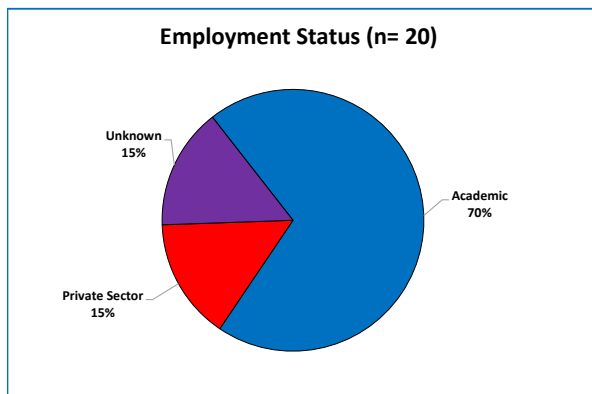

DOCTORAL ALUMNI EMPLOYMENT

All doctoral alums

2 - 6 years since graduation

11 - 15 years since graduation

21 - 35 years since graduation

History of Art & Architecture Graduate Degree Program

Employers of Classic doctoral alumni