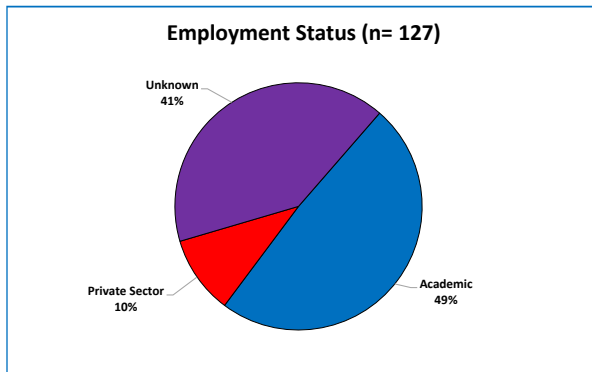

DOCTORAL ALUMNI EMPLOYMENT

All doctoral alums

2 - 6 years since graduation

11 - 15 years since graduation

21 - 35 years since graduation

History of Art & Architecture Graduate Degree Program

Employers of Classic doctoral alumni