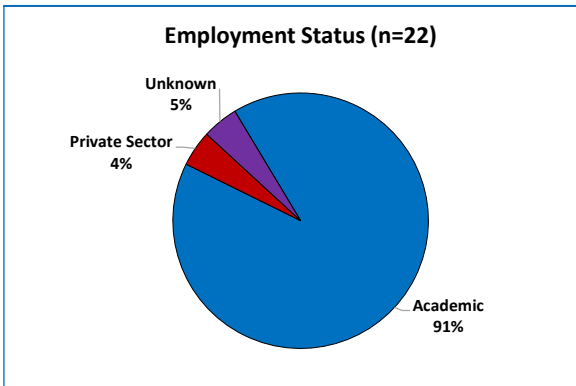

DOCTORAL ALUMNI EMPLOYMENT

All doctoral alum

2 - 6 years since graduation

11 - 15 years since graduation

21 - 35 years since graduation

Spanish & Portuguese Graduate Degree Program

Employers of Spanish & Portuguese doctoral alumni