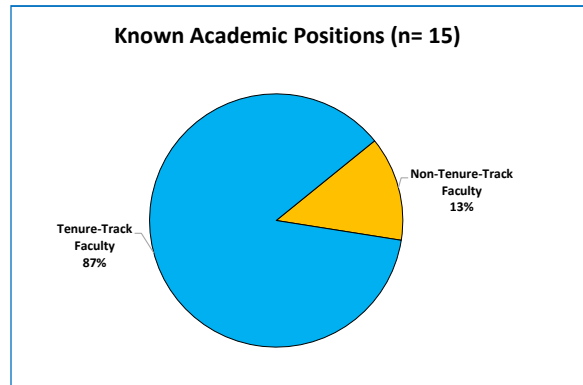

DOCTORAL ALUMNI EMPLOYMENT

All doctoral alum

2 - 6 years since graduation

11 - 15 years since graduation

21 - 35 years since graduation

Spanish & Portuguese Graduate Degree Program

Employers of Spanish & Portuguese doctoral alumni