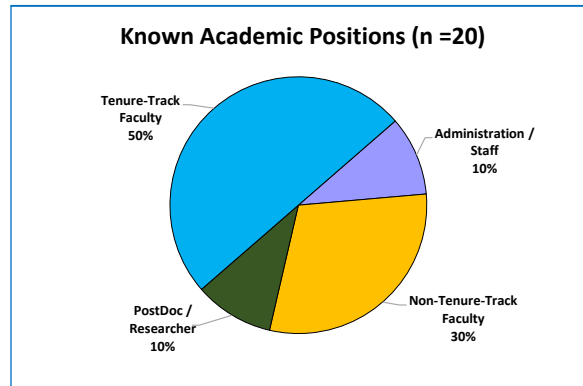

DOCTORAL ALUMNI EMPLOYMENT

All doctoral alum

2 - 6 years since graduation

11 - 15 years since graduation

21 - 35 years since graduation

Spanish & Portuguese Graduate Degree Program

Employers of Spanish & Portuguese doctoral alumni