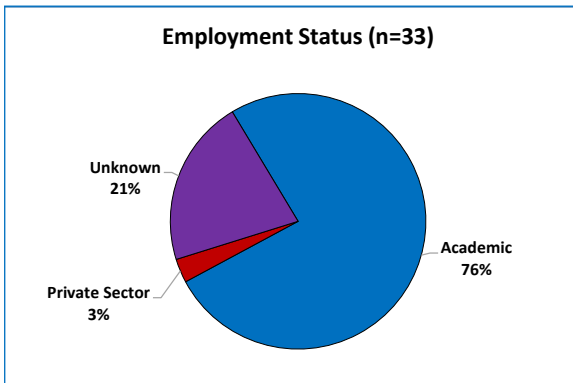

DOCTORAL ALUMNI EMPLOYMENT

All doctoral alum

2 - 6 years since graduation

11 - 15 years since graduation

21 - 35 years since graduation

Spanish & Portuguese Graduate Degree Program

Employers of Spanish & Portuguese doctoral alumni