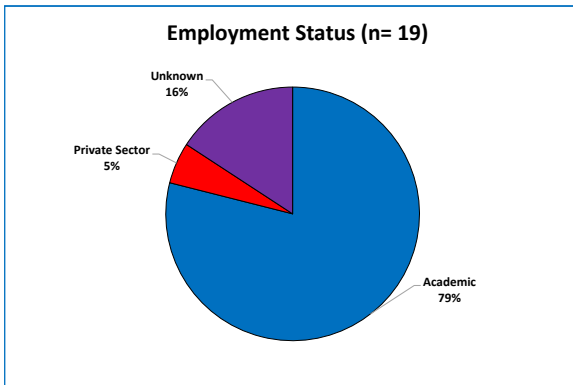

DOCTORAL ALUMNI EMPLOYMENT

All doctoral alum

2 - 6 years since graduation

11 - 15 years since graduation

21 - 35 years since graduation

Spanish & Portuguese Graduate Degree Program

Employers of Spanish & Portuguese doctoral alumni