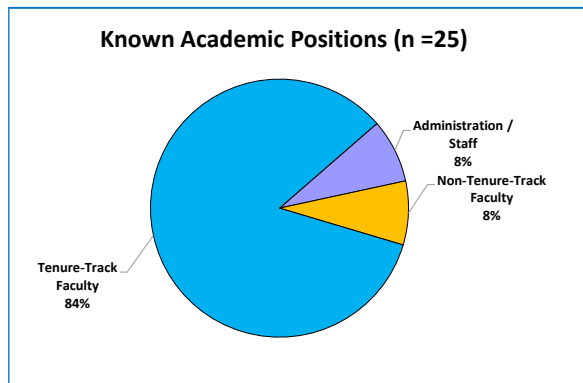

DOCTORAL ALUMNI EMPLOYMENT

All doctoral alum

2 - 6 years since graduation

11 - 15 years since graduation

21 - 35 years since graduation

Spanish & Portuguese Graduate Degree Program

Employers of Spanish & Portuguese doctoral alumni