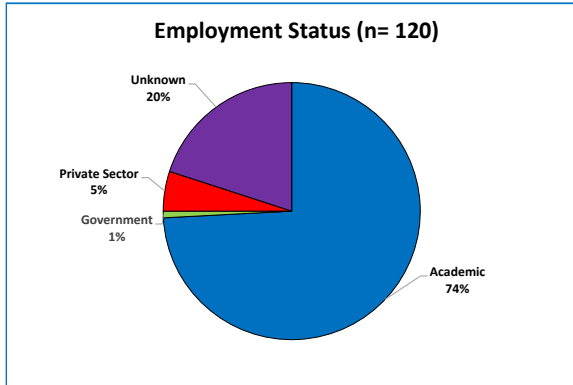

DOCTORAL ALUMNI EMPLOYMENT

All doctoral alum

2 - 6 years since graduation

11 - 15 years since graduation

21 - 35 years since graduation

Spanish & Portuguese Graduate Degree Program

Employers of Spanish & Portuguese doctoral alumni