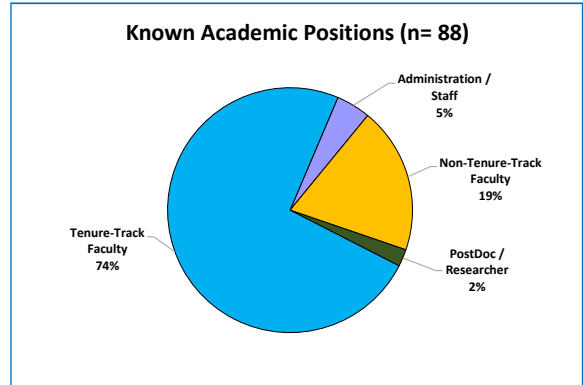

DOCTORAL ALUMNI EMPLOYMENT

All doctoral alum

2 - 6 years since graduation

11 - 15 years since graduation

21 - 35 years since graduation

Spanish & Portuguese Graduate Degree Program

Employers of Spanish & Portuguese doctoral alumni