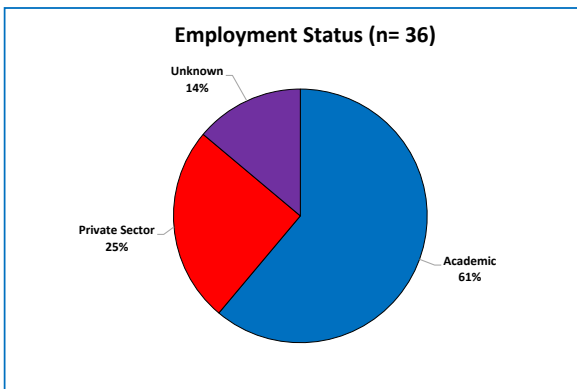

DOCTORAL ALUMNI EMPLOYMENT

All doctoral alums

2 - 6 years since graduation

11 - 15 years since graduation

21 - 35 years since graduation

Mathematics Graduate Degree Program

Employers of Mathematics doctoral alumni