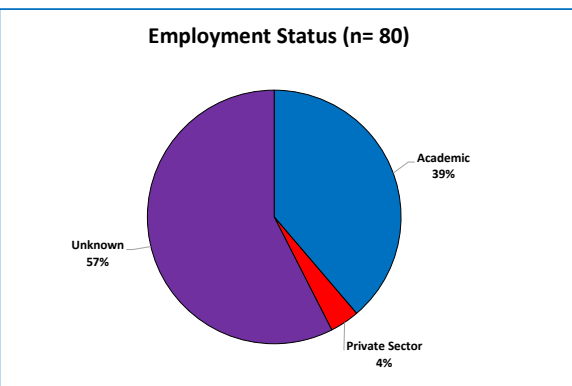

DOCTORAL ALUMNI EMPLOYMENT

All doctoral alums

2 - 6 years since graduation

11 - 15 years since graduation

21 - 35 years since graduation

Mathematics Graduate Degree Program

Employers of Mathematics doctoral alumni