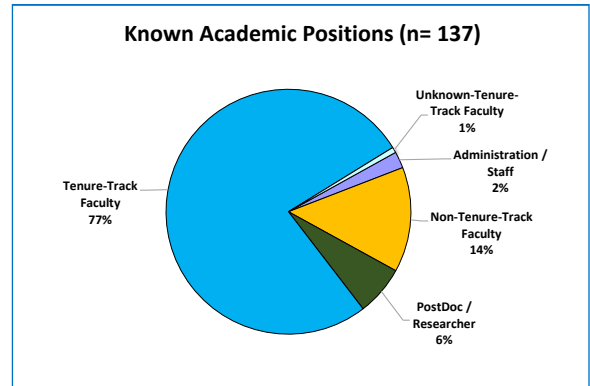

DOCTORAL ALUMNI EMPLOYMENT

All doctoral alums

2 - 6 years since graduation

11 - 15 years since graduation

21 - 35 years since graduation

Mathematics Graduate Degree Program

Employers of Mathematics doctoral alumni