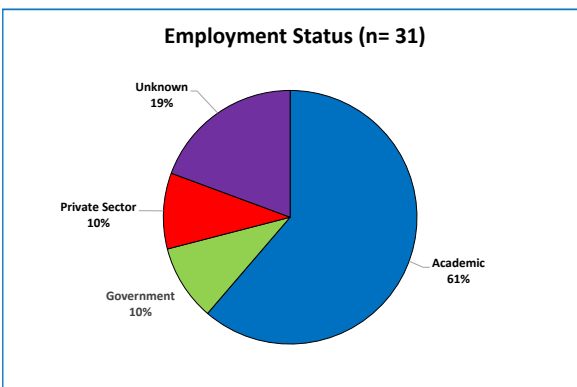

DOCTORAL ALUMNI EMPLOYMENT

All doctoral alums

2 - 6 years since graduation

11 - 15 years since graduation

21 - 35 years since graduation

Mathematics Graduate Degree Program

Employers of Mathematics doctoral alumni