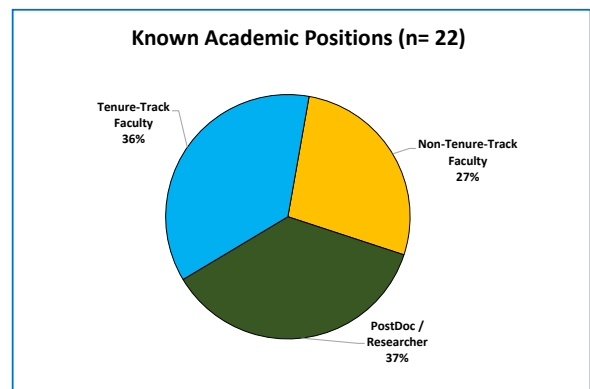

DOCTORAL ALUMNI EMPLOYMENT

All doctoral alums

2 - 6 years since graduation

11 - 15 years since graduation

21 - 35 years since graduation

Mathematics Graduate Degree Program

Employers of Mathematics doctoral alumni