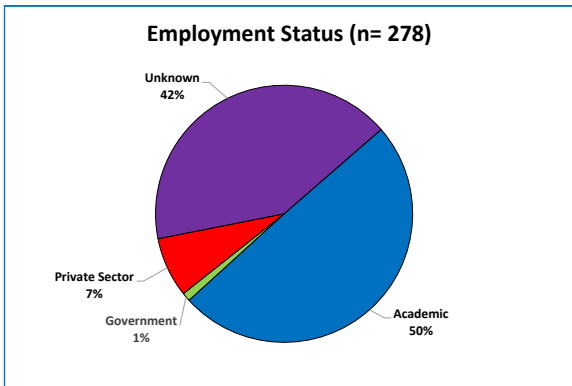

DOCTORAL ALUMNI EMPLOYMENT

All doctoral alums

2 - 6 years since graduation

11 - 15 years since graduation

21 - 35 years since graduation

Mathematics Graduate Degree Program

Employers of Mathematics doctoral alumni