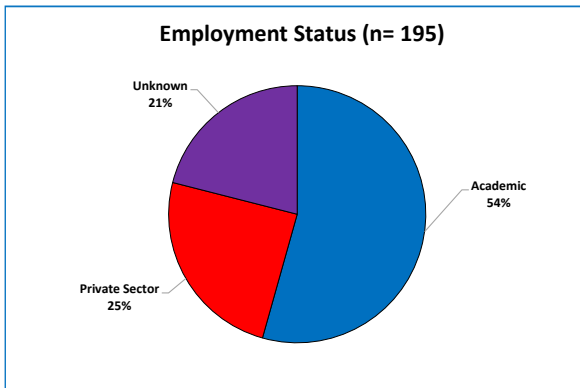

DOCTORAL ALUMNI EMPLOYMENT

All doctoral alums

2 - 6 years since graduation

11 - 15 years since graduation

21 - 35 years since graduation

Music Graduate Degree Program

Employers of Music doctoral alumni

A. Philip Randolph High School
Allen Hancock
Bard College
Blue Mountain Community College
Borden Ladner Gervais
Boston Conservatory
Bowling Green State University
Cairn University
California Institute of the Arts
California Polytechnic State University,
San Luis Obispo
California State University
California State University, Dominguez Hills
California State University, Fullerton
California State University, Long Beach
Case Western Reserve University
Center for Young Musicians
Central Oregon Community College
Central Oregon Symphony
Cerritos College
Claremont Graduate University
College of Holy Names
College of William and Mary
Creative Writer / Music Therapist
Dartmouth College
Digivations
Disney
Dominican University of California
Eastern Mediterranean University (North Cyprus)
Echobit
Edinboro University
Emory University
Fort Hays State University
Franklin and Marshall College
Georgia Southern University
Georgia State University
Grace College
Hartwick University
Houston Community College
Hunter College, CUNY
Illinois State University
Indiana University
Instituto de Artes Universidade Estadual de
Campinas - UNICAMP
International School of Prague
International Studies Institute – The Institute at
Palazzo Rucellai
John Hopkins University
Las Concertistas de las Belas
Lawrence University, Conservatory of Music
Lewis and Clark College
Longy School of Music of Bard College
Louisiana State University
Michigan State University College of Music
Mokwon University, South Korea
Moravian College
Morehouse College
Muhlenberg College
Music Center of the North West
National Taiwan University of Arts
Northern Arizona University
Occidental College
Ohio State University
Oklahoma City University
Orchepia School of the Arts
Pacific Symphony
Paramount Pictures
Perceptual
Phunware, Inc
Pittsburgh Center for Young Musicians
Pomona College
Randolph College
Reichel Arts Review
Rocky Ridge Music Center
San Diego State University
Santa Barbara City College
Santa Barbara Music and Arts Conservatory
Seattle Women's Jazz Orchestra
Shasta College
Skyline United Church of Christ
SNP Communications
Spidell Publishing
Stanford Jazz Workshop & Festival
State University of New York, Fredonia
State University of New York, Postdam
Texas A&M
Texas Christian University
The Colburn School
The College of New Jersey
Tokyo University of the Arts
Triton College
United States Navy
University of Alabama
University of Bristol
University of California, Santa Barbara
University of Colorado, Boulder
University of Hawaii, Hilo
University of Hawaii, Manoa
University of Iowa
University of Minnesota, Morris
University of North Carolina, Greensboro
University of North Dakota
University of Southern California
University of Southern Mississippi
University of Texas, Austin
University of Texas, Brownsville
Vanderbilt University
Washington University
Western Michigan University
Westmont College
Wild Packets
Yardi Systems
Yong Siew Toh Conservatory of Music