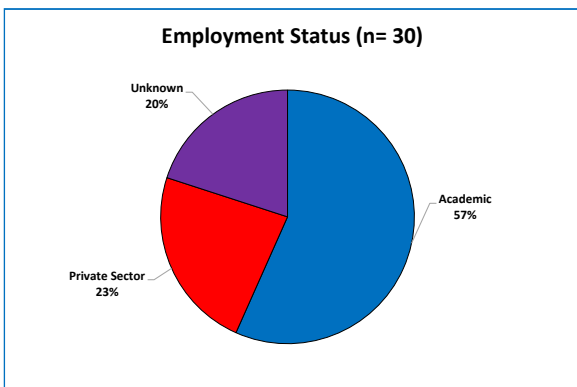

DOCTORAL ALUMNI EMPLOYMENT

All doctoral alums

2 - 6 years since graduation

11 - 15 years since graduation

21 - 35 years since graduation

Music Graduate Degree Program

Employers of Music doctoral alumni

A. Philip Randolph High School
Allen Hancock
Bard College
Blue Mountain Community College
Borden Ladner Gervais
Boston Conservatory
Bowling Green State University
Cairn University
California Institute of the Arts
California Polytechnic State University,
San Luis Obispo
California State University
California State University, Dominguez Hills
California State University, Fullerton
California State University, Long Beach
Case Western Reserve University
Center for Young Musicians
Central Oregon Community College
Central Oregon Symphony
Cerritos College
Claremont Graduate University
College of Holy Names
College of William and Mary
Creative Writer / Music Therapist
Dartmouth College
Digivations
Disney
Dominican University of California
Eastern Mediterranean University (North Cyprus)
Echobit
Edinboro University
Emory University
Fort Hays State University
Franklin and Marshall College
Georgia Southern University
Georgia State University
Grace College
Hartwick University
Houston Community College
Hunter College, CUNY
Illinois State University
Indiana University
Instituto de Artes Universidade Estadual de
Campinas - UNICAMP
International School of Prague
International Studies Institute – The Institute at
Palazzo Rucellai
John Hopkins University
Las Concertistas de las Belas
Lawrence University, Conservatory of Music
Lewis and Clark College
Longy School of Music of Bard College
Louisiana State University
Michigan State University College of Music
Mokwon University, South Korea
Moravian College
Morehouse College
Muhlenberg College
Music Center of the North West
National Taiwan University of Arts
Northern Arizona University
Occidental College
Ohio State University
Oklahoma City University
Orchepia School of the Arts
Pacific Symphony
Paramount Pictures
Perceptual
Phunware, Inc
Pittsburgh Center for Young Musicians
Pomona College
Randolph College
Reichel Arts Review
Rocky Ridge Music Center
San Diego State University
Santa Barbara City College
Santa Barbara Music and Arts Conservatory
Seattle Women's Jazz Orchestra
Shasta College
Skyline United Church of Christ
SNP Communications
Spidell Publishing
Stanford Jazz Workshop & Festival
State University of New York, Fredonia
State University of New York, Postdam
Texas A&M
Texas Christian University
The Colburn School
The College of New Jersey
Tokyo University of the Arts
Triton College
United States Navy
University of Alabama
University of Bristol
University of California, Santa Barbara
University of Colorado, Boulder
University of Hawaii, Hilo
University of Hawaii, Manoa
University of Iowa
University of Minnesota, Morris
University of North Carolina, Greensboro
University of North Dakota
University of Southern California
University of Southern Mississippi
University of Texas, Austin
University of Texas, Brownsville
Vanderbilt University
Washington University
Western Michigan University
Westmont College
Wild Packets
Yardi Systems
Yong Siew Toh Conservatory of Music