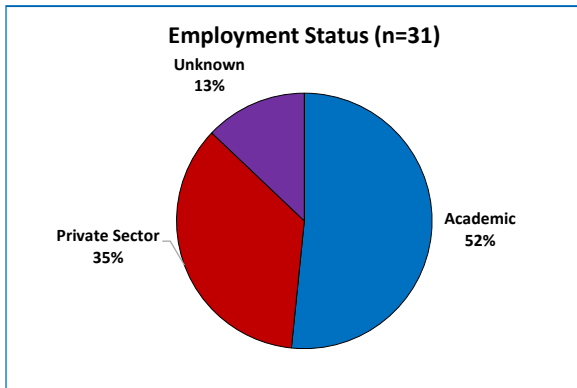

DOCTORAL ALUMNI EMPLOYMENT

All doctoral alums

2 - 6 years since graduation

11 - 15 years since graduation

21 - 35 years since graduation

Music Graduate Degree Program

Employers of Music doctoral alumni

A. Philip Randolph High School
Allen Hancock
Bard College
Blue Mountain Community College
Borden Ladner Gervais
Boston Conservatory
Bowling Green State University
Cairn University
California Institute of the Arts
California Polytechnic State University,
San Luis Obispo
California State University
California State University, Dominguez Hills
California State University, Fullerton
California State University, Long Beach
Case Western Reserve University
Center for Young Musicians
Central Oregon Community College
Central Oregon Symphony
Cerritos College
Claremont Graduate University
College of Holy Names
College of William and Mary
Creative Writer / Music Therapist
Dartmouth College
Digivations
Disney
Dominican University of California
Eastern Mediterranean University (North Cyprus)
Echobit
Edinboro University
Emory University
Fort Hays State University
Franklin and Marshall College
Georgia Southern University
Georgia State University
Grace College
Hartwick University
Houston Community College
Hunter College, CUNY
Illinois State University
Indiana University
Instituto de Artes Universidade Estadual de
Campinas - UNICAMP
International School of Prague
International Studies Institute – The Institute at
Palazzo Rucellai
John Hopkins University
Las Concertistas de las Belas
Lawrence University, Conservatory of Music
Lewis and Clark College
Longy School of Music of Bard College
Louisiana State University
Michigan State University College of Music
Mokwon University, South Korea
Moravian College
Morehouse College
Muhlenberg College
Music Center of the North West
National Taiwan University of Arts
Northern Arizona University
Occidental College
Ohio State University
Oklahoma City University
Orchepia School of the Arts
Pacific Symphony
Paramount Pictures
Perceptual
Phunware, Inc
Pittsburgh Center for Young Musicians
Pomona College
Randolph College
Reichel Arts Review
Rocky Ridge Music Center
San Diego State University
Santa Barbara City College
Santa Barbara Music and Arts Conservatory
Seattle Women's Jazz Orchestra
Shasta College
Skyline United Church of Christ
SNP Communications
Spidell Publishing
Stanford Jazz Workshop & Festival
State University of New York, Fredonia
State University of New York, Postdam
Texas A&M
Texas Christian University
The Colburn School
The College of New Jersey
Tokyo University of the Arts
Triton College
United States Navy
University of Alabama
University of Bristol
University of California, Santa Barbara
University of Colorado, Boulder
University of Hawaii, Hilo
University of Hawaii, Manoa
University of Iowa
University of Minnesota, Morris
University of North Carolina, Greensboro
University of North Dakota
University of Southern California
University of Southern Mississippi
University of Texas, Austin
University of Texas, Brownsville
Vanderbilt University
Washington University
Western Michigan University
Westmont College
Wild Packets
Yardi Systems
Yong Siew Toh Conservatory of Music