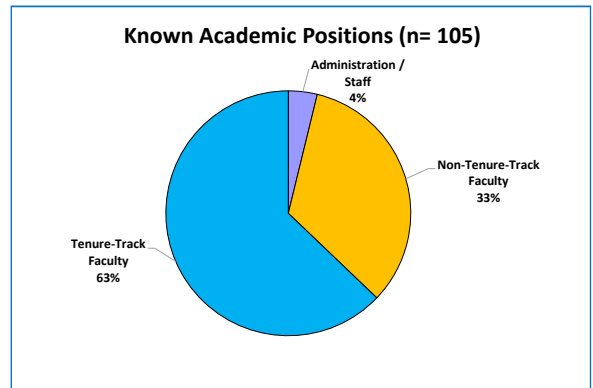

DOCTORAL ALUMNI EMPLOYMENT

All doctoral alums

2 - 6 years since graduation

11 - 15 years since graduation

21 - 35 years since graduation

Music Graduate Degree Program

Employers of Music doctoral alumni

A. Philip Randolph High School
Allen Hancock
Bard College
Blue Mountain Community College
Borden Ladner Gervais
Boston Conservatory
Bowling Green State University
Cairn University
California Institute of the Arts
California Polytechnic State University,
San Luis Obispo
California State University
California State University, Dominguez Hills
California State University, Fullerton
California State University, Long Beach
Case Western Reserve University
Center for Young Musicians
Central Oregon Community College
Central Oregon Symphony
Cerritos College
Claremont Graduate University
College of Holy Names
College of William and Mary
Creative Writer / Music Therapist
Dartmouth College
Digivations
Disney
Dominican University of California
Eastern Mediterranean University (North Cyprus)
Echobit
Edinboro University
Emory University
Fort Hays State University
Franklin and Marshall College
Georgia Southern University
Georgia State University
Grace College
Hartwick University
Houston Community College
Hunter College, CUNY
Illinois State University
Indiana University
Instituto de Artes Universidade Estadual de
Campinas - UNICAMP
International School of Prague
International Studies Institute – The Institute at
Palazzo Rucellai
John Hopkins University
Las Concertistas de las Belas
Lawrence University, Conservatory of Music
Lewis and Clark College
Longy School of Music of Bard College
Louisiana State University
Michigan State University College of Music
Mokwon University, South Korea
Moravian College
Morehouse College
Muhlenberg College
Music Center of the North West
National Taiwan University of Arts
Northern Arizona University
Occidental College
Ohio State University
Oklahoma City University
Orchepia School of the Arts
Pacific Symphony
Paramount Pictures
Perceptual
Phunware, Inc
Pittsburgh Center for Young Musicians
Pomona College
Randolph College
Reichel Arts Review
Rocky Ridge Music Center
San Diego State University
Santa Barbara City College
Santa Barbara Music and Arts Conservatory
Seattle Women's Jazz Orchestra
Shasta College
Skyline United Church of Christ
SNP Communications
Spidell Publishing
Stanford Jazz Workshop & Festival
State University of New York, Fredonia
State University of New York, Postdam
Texas A&M
Texas Christian University
The Colburn School
The College of New Jersey
Tokyo University of the Arts
Triton College
United States Navy
University of Alabama
University of Bristol
University of California, Santa Barbara
University of Colorado, Boulder
University of Hawaii, Hilo
University of Hawaii, Manoa
University of Iowa
University of Minnesota, Morris
University of North Carolina, Greensboro
University of North Dakota
University of Southern California
University of Southern Mississippi
University of Texas, Austin
University of Texas, Brownsville
Vanderbilt University
Washington University
Western Michigan University
Westmont College
Wild Packets
Yardi Systems
Yong Siew Toh Conservatory of Music