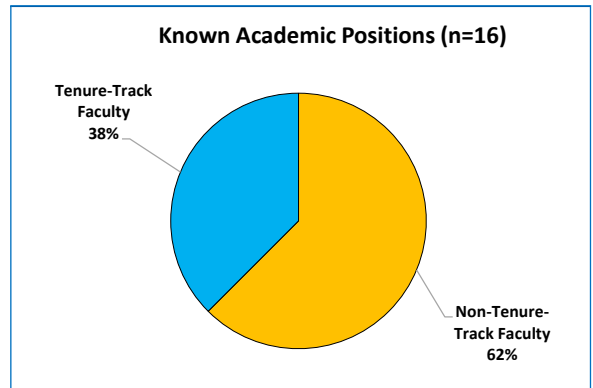

DOCTORAL ALUMNI EMPLOYMENT

All doctoral alums

2 - 6 years since graduation

11 - 15 years since graduation

21 - 35 years since graduation

Music Graduate Degree Program

Employers of Music doctoral alumni

A. Philip Randolph High School
Allen Hancock
Bard College
Blue Mountain Community College
Borden Ladner Gervais
Boston Conservatory
Bowling Green State University
Cairn University
California Institute of the Arts
California Polytechnic State University,
San Luis Obispo
California State University
California State University, Dominguez Hills
California State University, Fullerton
California State University, Long Beach
Case Western Reserve University
Center for Young Musicians
Central Oregon Community College
Central Oregon Symphony
Cerritos College
Claremont Graduate University
College of Holy Names
College of William and Mary
Creative Writer / Music Therapist
Dartmouth College
Digivations
Disney
Dominican University of California
Eastern Mediterranean University (North Cyprus)
Echobit
Edinboro University
Emory University
Fort Hays State University
Franklin and Marshall College
Georgia Southern University
Georgia State University
Grace College
Hartwick University
Houston Community College
Hunter College, CUNY
Illinois State University
Indiana University
Instituto de Artes Universidade Estadual de
Campinas - UNICAMP
International School of Prague
International Studies Institute – The Institute at
Palazzo Rucellai
John Hopkins University
Las Concertistas de las Belas
Lawrence University, Conservatory of Music
Lewis and Clark College
Longy School of Music of Bard College
Louisiana State University
Michigan State University College of Music
Mokwon University, South Korea
Moravian College
Morehouse College
Muhlenberg College
Music Center of the North West
National Taiwan University of Arts
Northern Arizona University
Occidental College
Ohio State University
Oklahoma City University
Orchepia School of the Arts
Pacific Symphony
Paramount Pictures
Perceptual
Phunware, Inc
Pittsburgh Center for Young Musicians
Pomona College
Randolph College
Reichel Arts Review
Rocky Ridge Music Center
San Diego State University
Santa Barbara City College
Santa Barbara Music and Arts Conservatory
Seattle Women's Jazz Orchestra
Shasta College
Skyline United Church of Christ
SNP Communications
Spidell Publishing
Stanford Jazz Workshop & Festival
State University of New York, Fredonia
State University of New York, Postdam
Texas A&M
Texas Christian University
The Colburn School
The College of New Jersey
Tokyo University of the Arts
Triton College
United States Navy
University of Alabama
University of Bristol
University of California, Santa Barbara
University of Colorado, Boulder
University of Hawaii, Hilo
University of Hawaii, Manoa
University of Iowa
University of Minnesota, Morris
University of North Carolina, Greensboro
University of North Dakota
University of Southern California
University of Southern Mississippi
University of Texas, Austin
University of Texas, Brownsville
Vanderbilt University
Washington University
Western Michigan University
Westmont College
Wild Packets
Yardi Systems
Yong Siew Toh Conservatory of Music