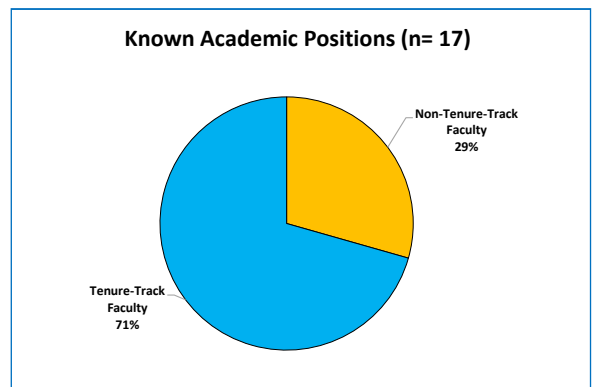

DOCTORAL ALUMNI EMPLOYMENT

All doctoral alums

2 - 6 years since graduation

11 - 15 years since graduation

21 - 35 years since graduation

Music Graduate Degree Program

Employers of Music doctoral alumni

A. Philip Randolph High School
Allen Hancock
Bard College
Blue Mountain Community College
Borden Ladner Gervais
Boston Conservatory
Bowling Green State University
Cairn University
California Institute of the Arts
California Polytechnic State University,
San Luis Obispo
California State University
California State University, Dominguez Hills
California State University, Fullerton
California State University, Long Beach
Case Western Reserve University
Center for Young Musicians
Central Oregon Community College
Central Oregon Symphony
Cerritos College
Claremont Graduate University
College of Holy Names
College of William and Mary
Creative Writer / Music Therapist
Dartmouth College
Digivations
Disney
Dominican University of California
Eastern Mediterranean University (North Cyprus)
Echobit
Edinboro University
Emory University
Fort Hays State University
Franklin and Marshall College
Georgia Southern University
Georgia State University
Grace College
Hartwick University
Houston Community College
Hunter College, CUNY
Illinois State University
Indiana University
Instituto de Artes Universidade Estadual de
Campinas - UNICAMP
International School of Prague
International Studies Institute – The Institute at
Palazzo Rucellai
John Hopkins University
Las Concertistas de las Belas
Lawrence University, Conservatory of Music
Lewis and Clark College
Longy School of Music of Bard College
Louisiana State University
Michigan State University College of Music
Mokwon University, South Korea
Moravian College
Morehouse College
Muhlenberg College
Music Center of the North West
National Taiwan University of Arts
Northern Arizona University
Occidental College
Ohio State University
Oklahoma City University
Orchepia School of the Arts
Pacific Symphony
Paramount Pictures
Perceptual
Phunware, Inc
Pittsburgh Center for Young Musicians
Pomona College
Randolph College
Reichel Arts Review
Rocky Ridge Music Center
San Diego State University
Santa Barbara City College
Santa Barbara Music and Arts Conservatory
Seattle Women's Jazz Orchestra
Shasta College
Skyline United Church of Christ
SNP Communications
Spidell Publishing
Stanford Jazz Workshop & Festival
State University of New York, Fredonia
State University of New York, Postdam
Texas A&M
Texas Christian University
The Colburn School
The College of New Jersey
Tokyo University of the Arts
Triton College
United States Navy
University of Alabama
University of Bristol
University of California, Santa Barbara
University of Colorado, Boulder
University of Hawaii, Hilo
University of Hawaii, Manoa
University of Iowa
University of Minnesota, Morris
University of North Carolina, Greensboro
University of North Dakota
University of Southern California
University of Southern Mississippi
University of Texas, Austin
University of Texas, Brownsville
Vanderbilt University
Washington University
Western Michigan University
Westmont College
Wild Packets
Yardi Systems
Yong Siew Toh Conservatory of Music