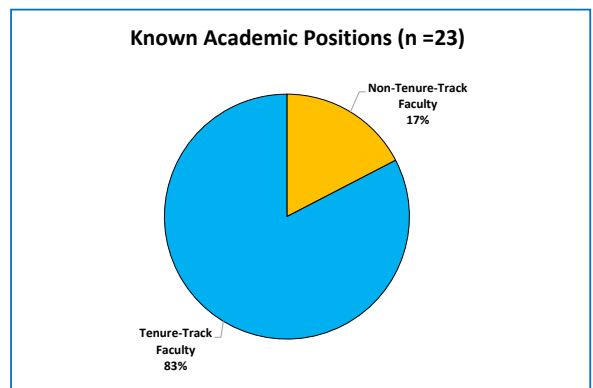

DOCTORAL ALUMNI EMPLOYMENT

All doctoral alums

2 - 6 years since graduation

11 - 15 years since graduation

21 - 35 years since graduation

Music Graduate Degree Program

Employers of Music doctoral alumni

A. Philip Randolph High School
Allen Hancock
Bard College
Blue Mountain Community College
Borden Ladner Gervais
Boston Conservatory
Bowling Green State University
Cairn University
California Institute of the Arts
California Polytechnic State University,
San Luis Obispo
California State University
California State University, Dominguez Hills
California State University, Fullerton
California State University, Long Beach
Case Western Reserve University
Center for Young Musicians
Central Oregon Community College
Central Oregon Symphony
Cerritos College
Claremont Graduate University
College of Holy Names
College of William and Mary
Creative Writer / Music Therapist
Dartmouth College
Digivations
Disney
Dominican University of California
Eastern Mediterranean University (North Cyprus)
Echobit
Edinboro University
Emory University
Fort Hays State University
Franklin and Marshall College
Georgia Southern University
Georgia State University
Grace College
Hartwick University
Houston Community College
Hunter College, CUNY
Illinois State University
Indiana University
Instituto de Artes Universidade Estadual de
Campinas - UNICAMP
International School of Prague
International Studies Institute – The Institute at
Palazzo Rucellai
John Hopkins University
Las Concertistas de las Belas
Lawrence University, Conservatory of Music
Lewis and Clark College
Longy School of Music of Bard College
Louisiana State University
Michigan State University College of Music
Mokwon University, South Korea
Moravian College
Morehouse College
Muhlenberg College
Music Center of the North West
National Taiwan University of Arts
Northern Arizona University
Occidental College
Ohio State University
Oklahoma City University
Orchepia School of the Arts
Pacific Symphony
Paramount Pictures
Perceptual
Phunware, Inc
Pittsburgh Center for Young Musicians
Pomona College
Randolph College
Reichel Arts Review
Rocky Ridge Music Center
San Diego State University
Santa Barbara City College
Santa Barbara Music and Arts Conservatory
Seattle Women's Jazz Orchestra
Shasta College
Skyline United Church of Christ
SNP Communications
Spidell Publishing
Stanford Jazz Workshop & Festival
State University of New York, Fredonia
State University of New York, Postdam
Texas A&M
Texas Christian University
The Colburn School
The College of New Jersey
Tokyo University of the Arts
Triton College
United States Navy
University of Alabama
University of Bristol
University of California, Santa Barbara
University of Colorado, Boulder
University of Hawaii, Hilo
University of Hawaii, Manoa
University of Iowa
University of Minnesota, Morris
University of North Carolina, Greensboro
University of North Dakota
University of Southern California
University of Southern Mississippi
University of Texas, Austin
University of Texas, Brownsville
Vanderbilt University
Washington University
Western Michigan University
Westmont College
Wild Packets
Yardi Systems
Yong Siew Toh Conservatory of Music