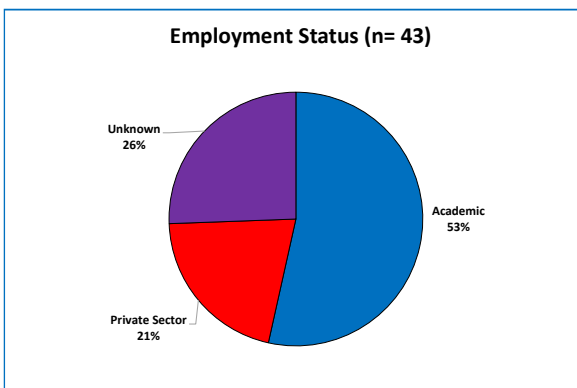

DOCTORAL ALUMNI EMPLOYMENT

All doctoral alums

2 - 6 years since graduation

11 - 15 years since graduation

21 - 35 years since graduation

Music Graduate Degree Program

Employers of Music doctoral alumni

A. Philip Randolph High School
Allen Hancock
Bard College
Blue Mountain Community College
Borden Ladner Gervais
Boston Conservatory
Bowling Green State University
Cairn University
California Institute of the Arts
California Polytechnic State University,
San Luis Obispo
California State University
California State University, Dominguez Hills
California State University, Fullerton
California State University, Long Beach
Case Western Reserve University
Center for Young Musicians
Central Oregon Community College
Central Oregon Symphony
Cerritos College
Claremont Graduate University
College of Holy Names
College of William and Mary
Creative Writer / Music Therapist
Dartmouth College
Digivations
Disney
Dominican University of California
Eastern Mediterranean University (North Cyprus)
Echobit
Edinboro University
Emory University
Fort Hays State University
Franklin and Marshall College
Georgia Southern University
Georgia State University
Grace College
Hartwick University
Houston Community College
Hunter College, CUNY
Illinois State University
Indiana University
Instituto de Artes Universidade Estadual de
Campinas - UNICAMP
International School of Prague
International Studies Institute – The Institute at
Palazzo Rucellai
John Hopkins University
Las Concertistas de las Belas
Lawrence University, Conservatory of Music
Lewis and Clark College
Longy School of Music of Bard College
Louisiana State University
Michigan State University College of Music
Mokwon University, South Korea
Moravian College
Morehouse College
Muhlenberg College
Music Center of the North West
National Taiwan University of Arts
Northern Arizona University
Occidental College
Ohio State University
Oklahoma City University
Orchepia School of the Arts
Pacific Symphony
Paramount Pictures
Perceptual
Phunware, Inc
Pittsburgh Center for Young Musicians
Pomona College
Randolph College
Reichel Arts Review
Rocky Ridge Music Center
San Diego State University
Santa Barbara City College
Santa Barbara Music and Arts Conservatory
Seattle Women's Jazz Orchestra
Shasta College
Skyline United Church of Christ
SNP Communications
Spidell Publishing
Stanford Jazz Workshop & Festival
State University of New York, Fredonia
State University of New York, Postdam
Texas A&M
Texas Christian University
The Colburn School
The College of New Jersey
Tokyo University of the Arts
Triton College
United States Navy
University of Alabama
University of Bristol
University of California, Santa Barbara
University of Colorado, Boulder
University of Hawaii, Hilo
University of Hawaii, Manoa
University of Iowa
University of Minnesota, Morris
University of North Carolina, Greensboro
University of North Dakota
University of Southern California
University of Southern Mississippi
University of Texas, Austin
University of Texas, Brownsville
Vanderbilt University
Washington University
Western Michigan University
Westmont College
Wild Packets
Yardi Systems
Yong Siew Toh Conservatory of Music