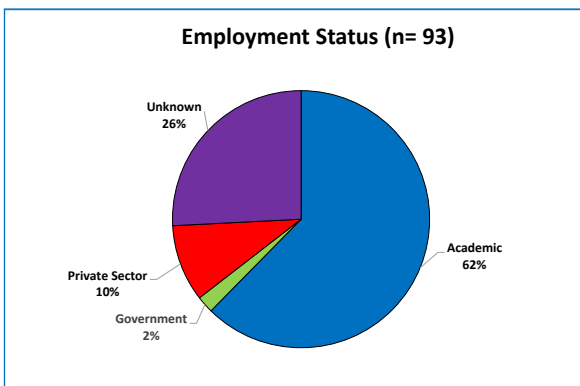

DOCTORAL ALUMNI EMPLOYMENT

All doctoral alums

2 - 6 years since graduation

11 - 15 years since graduation

21 - 35 years since graduation

Political Science Graduate Degree Program

Employers of Political Science doctoral alumni