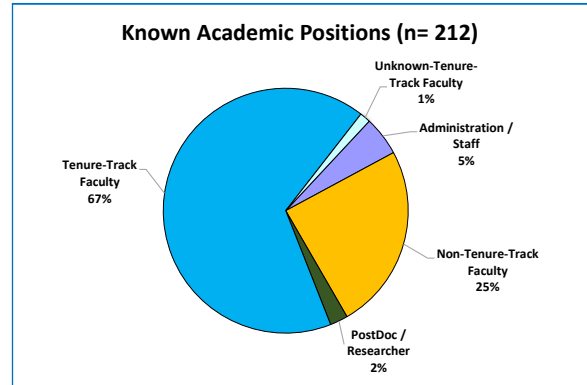

DOCTORAL ALUMNI EMPLOYMENT

All doctoral alums

2 - 6 years since graduation

11 - 15 years since graduation

21 - 35 years since graduation

Political Science Graduate Degree Program

Employers of Political Science doctoral alumni