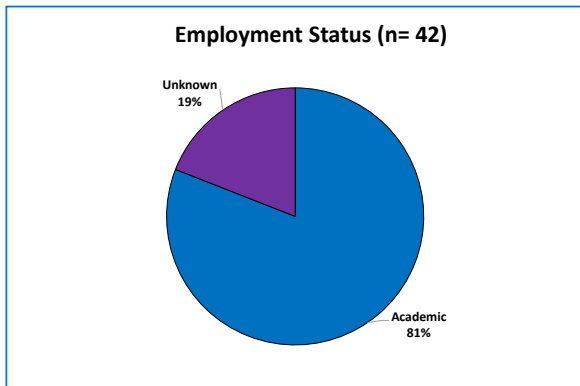

DOCTORAL ALUMNI EMPLOYMENT

All doctoral alums

2 - 6 years since graduation

11 - 15 years since graduation

21 - 35 years since graduation

Political Science Graduate Degree Program

Employers of Political Science doctoral alumni