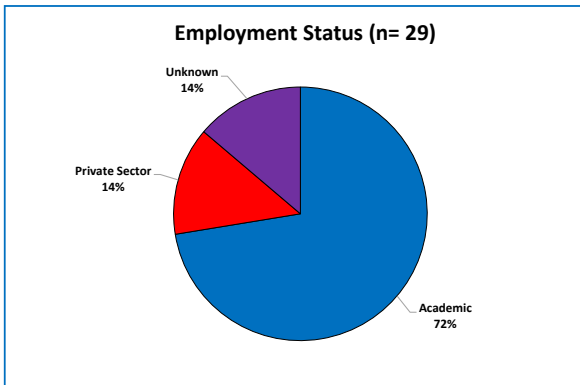

DOCTORAL ALUMNI EMPLOYMENT

All doctoral alums

2 - 6 years since graduation

11 - 15 years since graduation

21 - 35 years since graduation

Political Science Graduate Degree Program

Employers of Political Science doctoral alumni