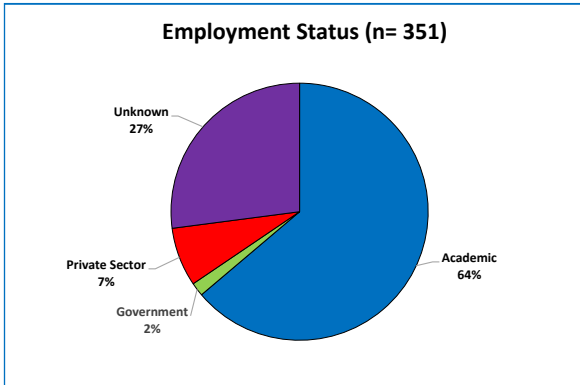

DOCTORAL ALUMNI EMPLOYMENT

All doctoral alums

2 - 6 years since graduation

11 - 15 years since graduation

21 - 35 years since graduation

Political Science Graduate Degree Program

Employers of Political Science doctoral alumni