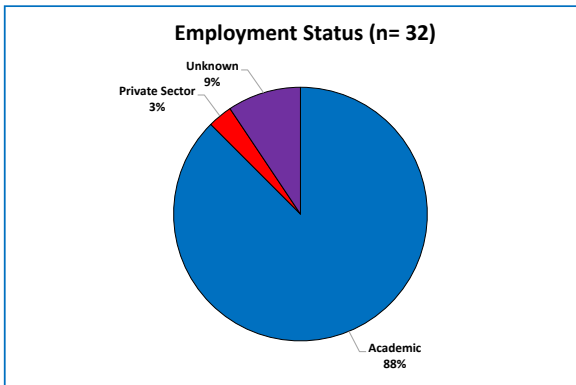

11 - 15 years since graduation