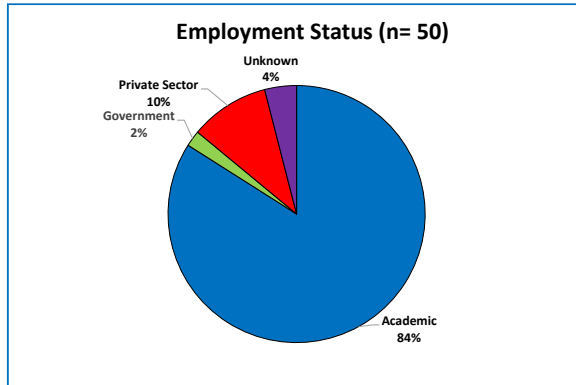

## DOCTORAL ALUMNI EMPLOYMENT

### 2 - 6 years since graduation