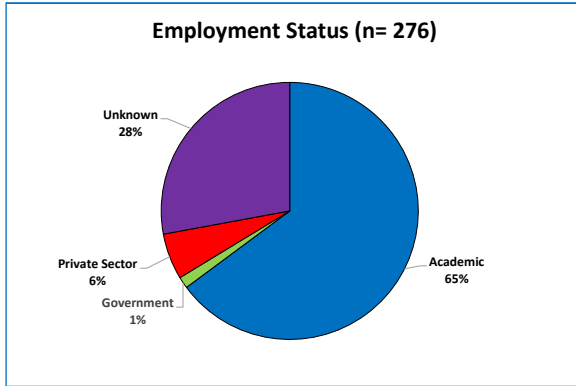

## DOCTORAL ALUMNI EMPLOYMENT

### 2 - 6 years since graduation