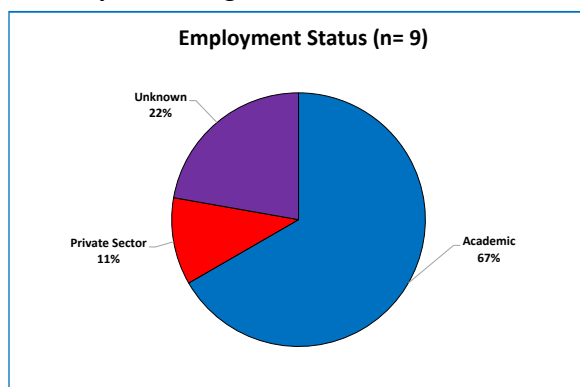

11 - 15 years since graduation