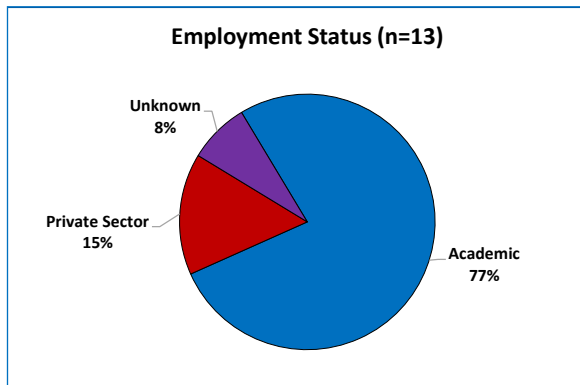

## DOCTORAL ALUMNI EMPLOYMENT

### 2 - 6 years since graduation