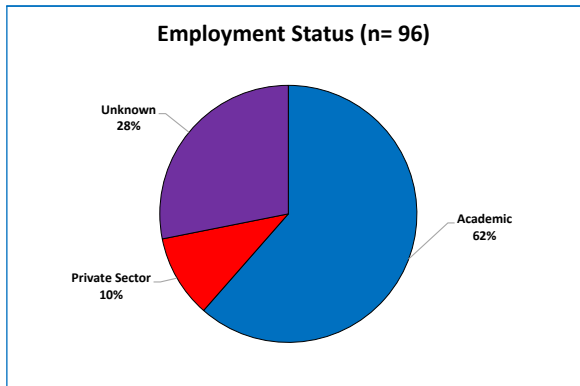

## DOCTORAL ALUMNI EMPLOYMENT

### 2 - 6 years since graduation