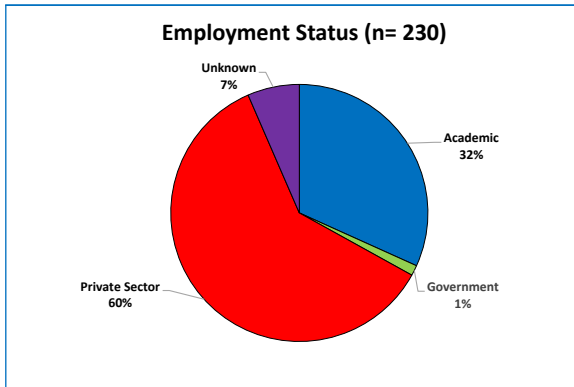

DOCTORAL ALUMNI EMPLOYMENT

All doctoral alums

2 - 6 years since graduation

11 - 15 years since graduation

21 - 35 years since graduation

Computer Science Graduate Degree Program

Employers of Computer Science doctoral alumni