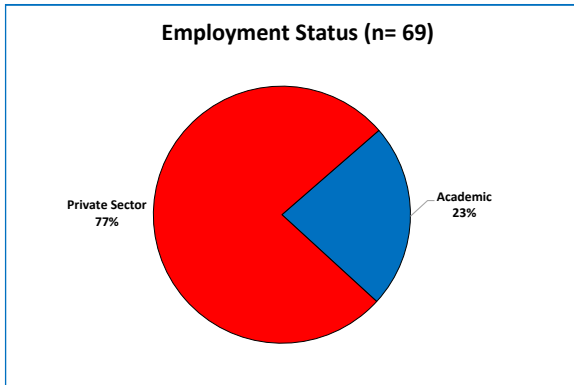

DOCTORAL ALUMNI EMPLOYMENT

All doctoral alums

2 - 6 years since graduation

11 - 15 years since graduation

21 - 35 years since graduation

Computer Science Graduate Degree Program

Employers of Computer Science doctoral alumni