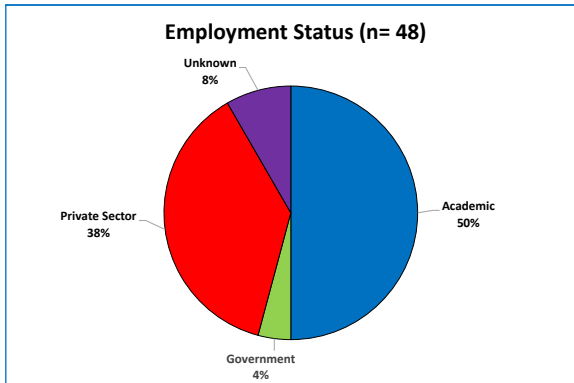

DOCTORAL ALUMNI EMPLOYMENT

All doctoral alums

2 - 6 years since graduation

11 - 15 years since graduation

21 - 35 years since graduation

Computer Science Graduate Degree Program

Employers of Computer Science doctoral alumni