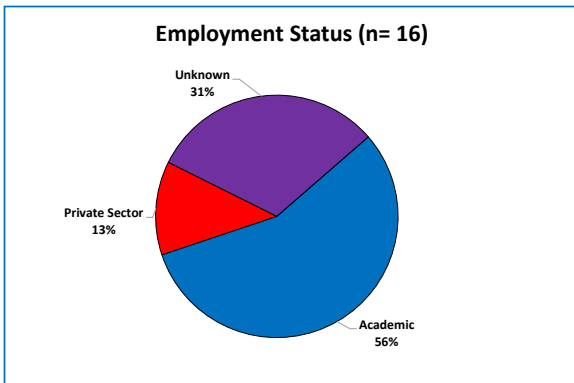

DOCTORAL ALUMNI EMPLOYMENT

All doctoral alums

2 - 6 years since graduation

11 - 15 years since graduation

21 - 35 years since graduation

Computer Science Graduate Degree Program

Employers of Computer Science doctoral alumni