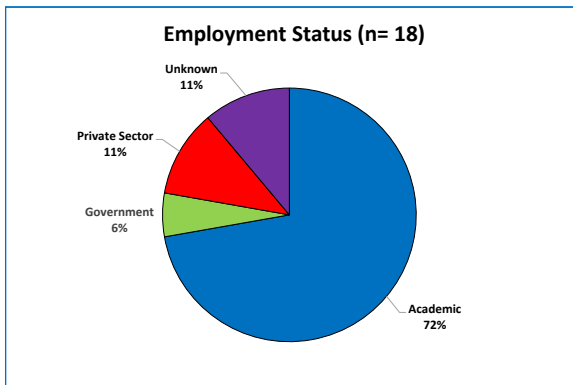

DOCTORAL ALUMNI EMPLOYMENT

All doctoral alums

2 - 6 years since graduation

11 - 15 years since graduation

21 - 35 years since graduation

Earth Science Graduate Degree Program

Employers of Earth Science doctoral alumni