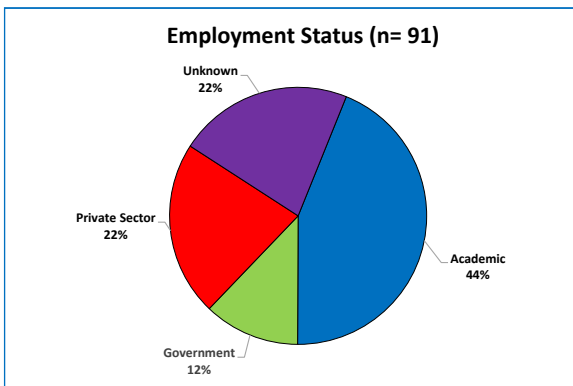

DOCTORAL ALUMNI EMPLOYMENT

All doctoral alums

2 - 6 years since graduation

11 - 15 years since graduation

21 - 35 years since graduation

Earth Science Graduate Degree Program

Employers of Earth Science doctoral alumni