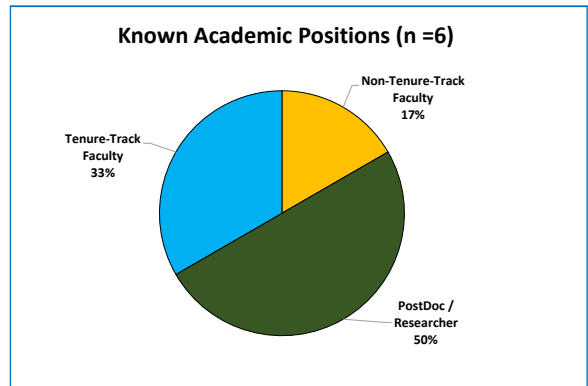

DOCTORAL ALUMNI EMPLOYMENT

All doctoral alums

2 - 6 years since graduation

11 - 15 years since graduation

21 - 35 years since graduation

Earth Science Graduate Degree Program

Employers of Earth Science doctoral alumni