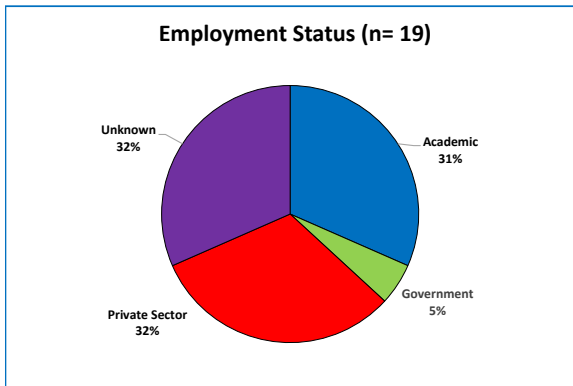

DOCTORAL ALUMNI EMPLOYMENT

All doctoral alums

2 - 6 years since graduation

11 - 15 years since graduation

21 - 35 years since graduation

Earth Science Graduate Degree Program

Employers of Earth Science doctoral alumni