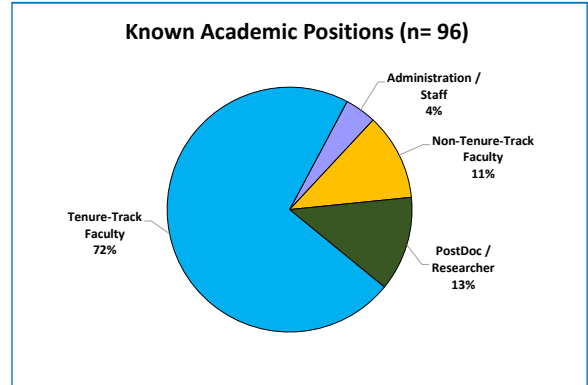

DOCTORAL ALUMNI EMPLOYMENT

All doctoral alums

2 - 6 years since graduation

11 - 15 years since graduation

21 - 35 years since graduation

Earth Science Graduate Degree Program

Employers of Earth Science doctoral alumni