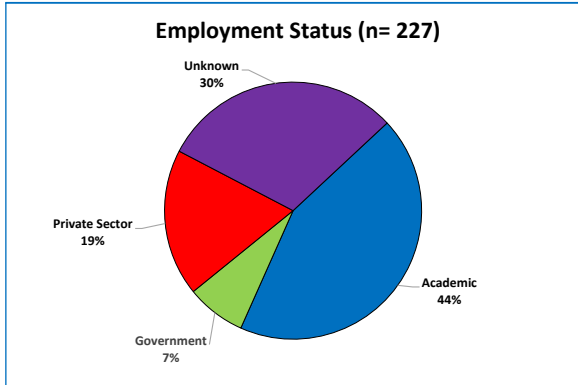

DOCTORAL ALUMNI EMPLOYMENT

All doctoral alums

2 - 6 years since graduation

11 - 15 years since graduation

21 - 35 years since graduation

Earth Science Graduate Degree Program

Employers of Earth Science doctoral alumni