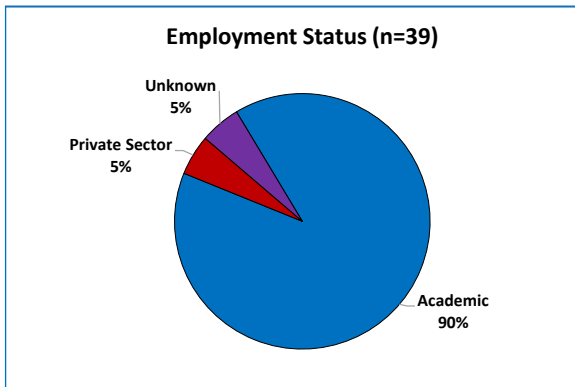

DOCTORAL ALUMNI EMPLOYMENT

All doctoral alums

2 - 6 years since graduation

11 - 15 years since graduation

21 - 35 years since graduation

Religious Studies Graduate Degree Program

Employers of Religious Studies doctoral alumni