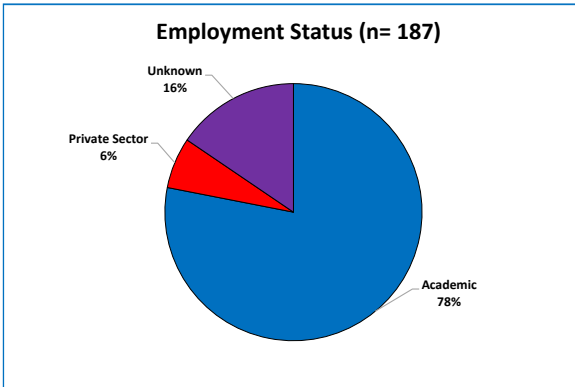

DOCTORAL ALUMNI EMPLOYMENT

All doctoral alums

2 - 6 years since graduation

11 - 15 years since graduation

21 - 35 years since graduation

Religious Studies Graduate Degree Program

Employers of Religious Studies doctoral alumni