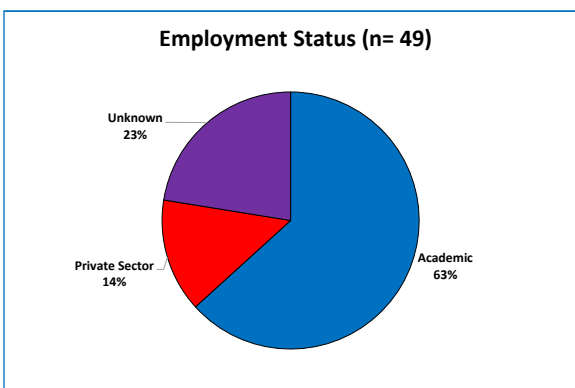

DOCTORAL ALUMNI EMPLOYMENT

All doctoral alums

2 - 6 years since graduation

11 - 15 years since graduation

21 - 35 years since graduation

Religious Studies Graduate Degree Program

Employers of Religious Studies doctoral alumni