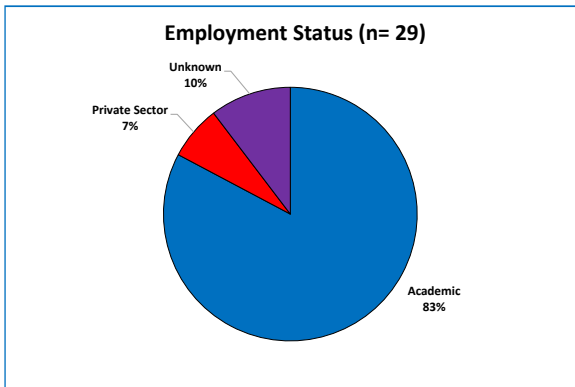

DOCTORAL ALUMNI EMPLOYMENT

All doctoral alums

2 - 6 years since graduation

11 - 15 years since graduation

21 - 35 years since graduation

Religious Studies Graduate Degree Program

Employers of Religious Studies doctoral alumni