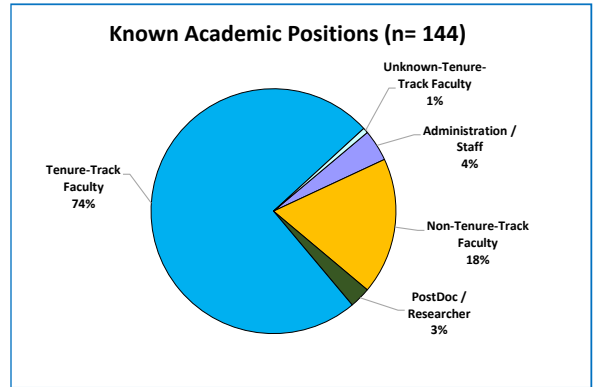

DOCTORAL ALUMNI EMPLOYMENT

All doctoral alums

2 - 6 years since graduation

11 - 15 years since graduation

21 - 35 years since graduation

Religious Studies Graduate Degree Program

Employers of Religious Studies doctoral alumni