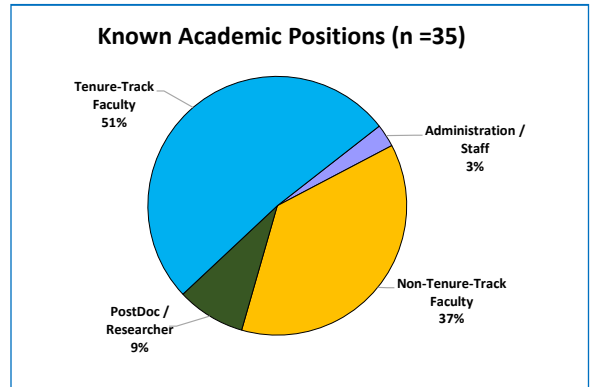

DOCTORAL ALUMNI EMPLOYMENT

All doctoral alums

2 - 6 years since graduation

11 - 15 years since graduation

21 - 35 years since graduation

Religious Studies Graduate Degree Program

Employers of Religious Studies doctoral alumni